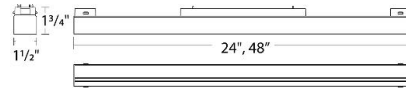

WAC LIGHTING

Standards: UL, cUL, Dry Location Listed, Title 24 JA8 Compliant

S2WW24, 48