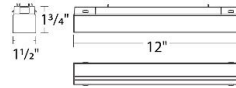

WAC LIGHTING

Standards: UL, cUL, Dry Location Listed, Title 24 JA8 Compliant

S2WW12