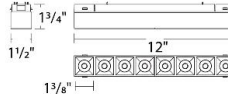

# WAC LIGHTING

REF-S2MD06-GL - Multi Stealth Downlight Trim

REF-S2MD06-HZ - Multi Stealth Downlight Trim

REF-S2MD06-WT - Multi Stealth Downlight Trim

S2MD06

S2MD12

S2MD24