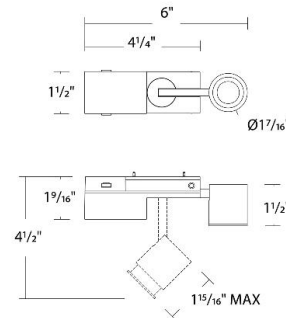

FINISHES:

LINE DRAWING: