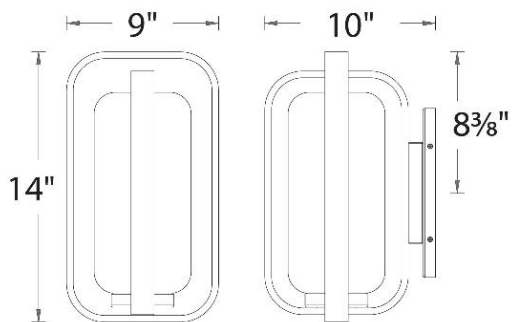

FINISHES:

Black

LINE DRAWING:

WS-W34714