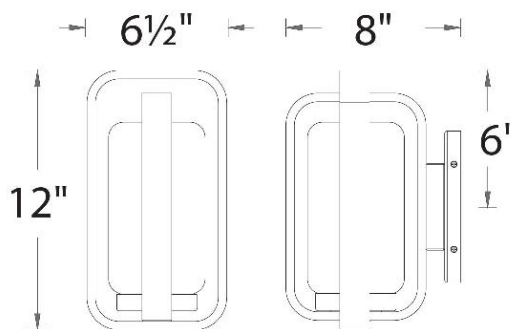

LINE DRAWING:

WS-W34712