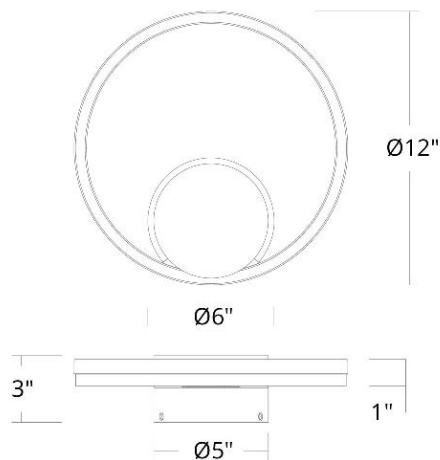

SPECIFICATIONS

Color Temp:	2700K,3500K,3000K,4000K
Input:	120/277V,50/60Hz
CRI:	90
Dimming:	ELV: 100-10% ,TRIAC: 100-5%
Rated Life:	50000 Hours
Mounting:	Can be mounted on ceiling or wall in all orientations
Standards:	ETL, cETL Damp Location Listed
Construction:	Aluminum body with etched acrylic diffuser

FINISHES:

Black

LINE DRAWING:

WS-63412