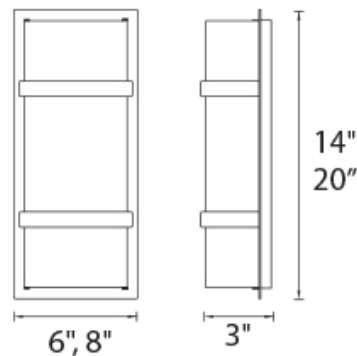

LINE DRAWING:

REPLACEMENT PARTS

RPL-GLA-6614 - Glass for WS-6614