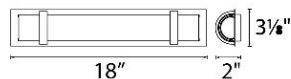

WAC LIGHTING

Vie

Bathroom Sconce 2700K

Fixture Type: _____

Catalog Number: _____

Project: _____

Location: _____

Model & Size	Color Temp	Finish	LED Watts	LED Lumens	Delivered Lumens
WS-6618 18"	2700K	BN Brushed Nickel CH Chrome	25W	1845	1040

Example: **WS-6618-CH**

- •For 277V special order, add an "F" before the finish: WS-6618F-CH
- •For alternate color temperature, special order adding 35 or 30:WS-6618-30-BN

For custom requests please contact customs@wacighting.com

DESCRIPTION

Sleek understated elegance in a unique format perfect for narrow bath applications and niches. Utilizing proprietary LED technology, the bath luminaire operates without a driver or transformer and dims beautifully with an ELV dimmer. Cool contemporary Brushed Nickel and Chrome finishes.

FEATURES

- Sleek elegance for narrow applications
- Refer to California Electronic Commission site to confirm Title 24 status
- Conversion plate for 4 inch J box included
- ACLED driverless technology
- 5 year warranty

SPECIFICATIONS

Color Temp:	2700K
Input:	120 VAC,50/60Hz
CRI:	90
Dimming:	ELV: 100-10%
Rated Life:	80000 Hours
Mounting:	Can be mounted on wall in all orientations
Standards:	ETL, cETL Damp Location Listed
Construction:	Aluminum hardware with glass diffuser

FINISHES:

LINE DRAWING:

WS-6618