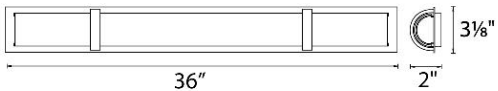

WAC LIGHTING

Vie

Bathroom Sconce 2700K

Fixture Type: _____

Catalog Number: _____

Project: _____

Location: _____

Model & Size	Color Temp	Finish	LED Watts	LED Lumens	Delivered Lumens
WS-6636 36"	2700K	BN CH Brushed Nickel Chrome	55W	4043	2360

Example: **WS-6636-CH**

- •For 277V special order, add an "F" before the finish: WS-6636F-CH
- •For alternate color temperature, special order adding 30 or 35:WS-6636-35-CH

For custom requests please contact customs@wacighting.com

DESCRIPTION

Sleek understated elegance in a unique format perfect for narrow bath applications and niches. Utilizing proprietary LED technology, the bath luminaire operates without a driver or transformer and dims beautifully with an ELV dimmer. Cool contemporary Brushed Nickel and Chrome finishes.

FEATURES

- Sleek elegance for narrow applications
- Refer to California Electronic Commission site to confirm Title 24 status
- Conversion plate for 4 inch J box included
- ACLED driverless technology
- 5 year warranty

SPECIFICATIONS

Color Temp:	2700K
Input:	120 VAC,50/60Hz
CRI:	90
Dimming:	ELV: 100-10%
Rated Life:	80000 Hours
Mounting:	Can be mounted on wall in all orientations
Standards:	ETL, cETL Damp Location Listed
Construction:	Aluminum hardware with glass diffuser

FINISHES:

LINE DRAWING:

WS-6636