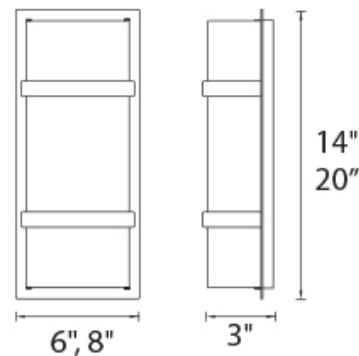

LINE DRAWING:

REPLACEMENT PARTS

RPL-GLA-6620 - Glass for WS-6620