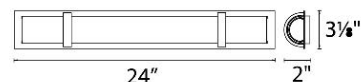

WAC LIGHTING

Vie

Bathroom Sconce 2700K

Fixture Type: _____

Catalog Number: _____

Project: _____

Location: _____

Model & Size	Color Temp	Finish	LED Watts	LED Lumens	Delivered Lumens
WS-6624 24"	2700K	BN Brushed Nickel CH Chrome	35W	2580	1585

Example: **WS-6624-CH**

- •For 277V special order, add an "F" before the finish: WS-6624F-BN
- •For alternate color temperature, special order adding 35 or 30:WS-6624-35-CH

For custom requests please contact customs@wacighting.com

DESCRIPTION

Sleek understated elegance in a unique format perfect for narrow bath applications and niches. Utilizing proprietary LED technology, the bath luminaire operates without a driver or transformer and dims beautifully with an ELV dimmer. Cool contemporary Brushed Nickel and Chrome finishes.

FEATURES

- Sleek elegance for narrow applications
- Refer to California Electronic Commission site to confirm Title 24 status
- Conversion plate for 4 inch J box included
- ACLED driverless technology
- 5 year warranty

SPECIFICATIONS

Color Temp:	2700K
Input:	120 VAC,50/60Hz
CRI:	90
Dimming:	ELV: 100-10%
Rated Life:	80000 Hours
Mounting:	Can be mounted on wall in all orientations
Standards:	ETL, cETL Damp Location Listed
Construction:	Aluminum hardware with glass diffuser

FINISHES:

LINE DRAWING:

WS-6624