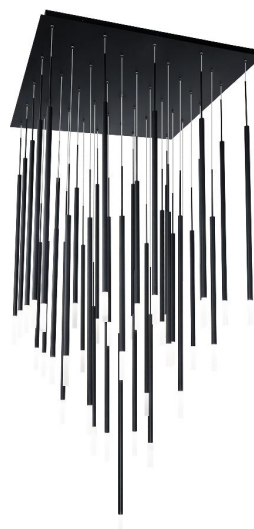

WAC LIGHTING

Viggo

Square Multi Light 4CCT

Fixture Type: _____

Catalog Number: _____

Project: _____

Location: _____

Model & Size	Color Temp & CRI	Watt	Lumens	Finish
PD-69441S 32" - 41 Lights	2 700K/3000K/3500K/4000K 90	150 W	4017	BK Black

Example: **PD-69441S-BK**

For custom requests please contact customs@wacighting.com

DESCRIPTION

Wisp of light. This sleek and refined pendant is tipped with an acrylic diffuser, casting diffused illumination while emphasizing its minimalistic style.

FEATURES

- Low profile, adjustable powered aircraft cables for an ultra-clean look
- Built in color temperature adjustability. Switch from 2700K/3000K/3500K/4000K
- Driver concealed within the canopy

SPECIFICATIONS

Color Temp:	2700K/3000K/3500K/4000K
Input:	120/277V,50/60Hz
CRI:	90
Dimming:	ELV: 100-10% ,TRIAC: 100-5%
Rated Life:	50000 Hours
Standards:	ETL, cETL Damp Location Listed
Construction:	Aluminum body with etched acrylic diffuser

REPLACEMENT PARTS

RPL-GLA-69424 - Acrylic Diffuser