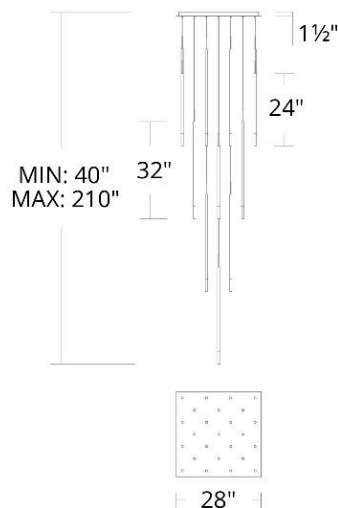

REPLACEMENT PARTS

RPL-GLA-69424 - Acrylic Diffuser

FINISHES:

Black

LINE DRAWING:

PD-69425S

WAC LIGHTING

Viggo