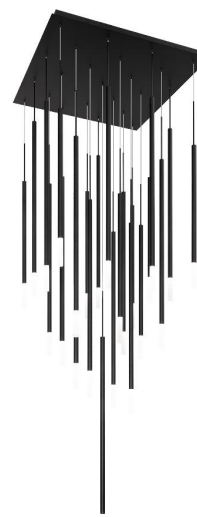

WAC LIGHTING

Viggo

Square Multi Light 4CCT

Fixture Type: _____
Catalog Number: _____
Project: _____
Location: _____

Model & Size	Color Temp & CRI	Watt	Lumens	Finish
PD-69425S 32" - 25 Lights	2 700K/3000K/3500K/4000K 90	125 W	3347	BK Black

Example: **PD-69425S-BK**

For custom requests please contact customs@wacighting.com

DESCRIPTION

Wisp of light. This sleek and refined pendant is tipped with an acrylic diffuser, casting diffused illumination while emphasizing its minimalistic style.

FEATURES

- Low profile, adjustable powered aircraft cables for an ultra-clean look
- Built in color temperature adjustability. Switch from 2700K/3000K/3500K/4000K
- Driver concealed within the canopy

SPECIFICATIONS

Color Temp:	2700K/3000K/3500K/4000K
Input:	120/277V,50/60Hz
CRI:	90
Dimming:	ELV: 100-10% ,TRIAC: 100-5%
Rated Life:	50000 Hours
Standards:	ETL, cETL Damp Location Listed
Construction:	Aluminum body with etched acrylic diffuser

REPLACEMENT PARTS

RPL-GLA-69424 - Acrylic Diffuser