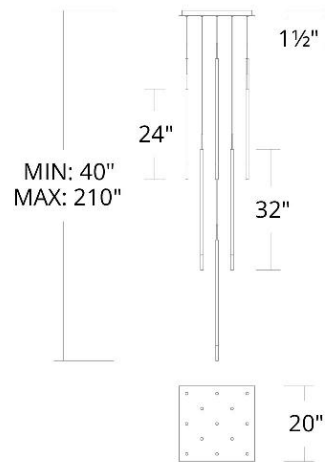

LINE DRAWING: