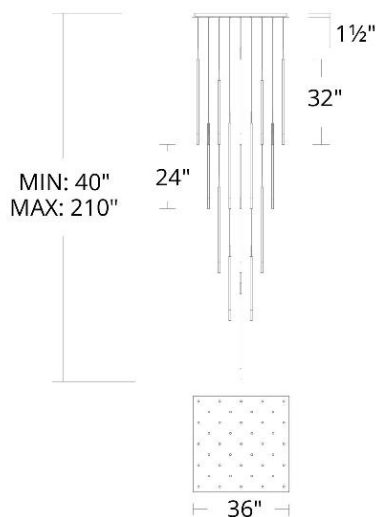

REPLACEMENT PARTS

RPL-GLA-69424 - Acrylic Diffuser

FINISHES:

Black

LINE DRAWING:

PD-69441S