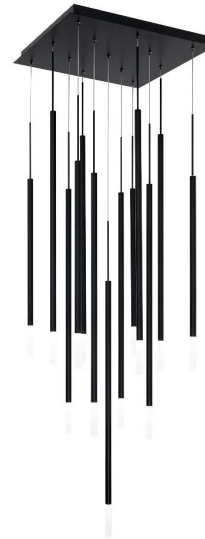

WAC LIGHTING

Viggo

Square Multi Light 4CCT

Fixture Type: _____

Catalog Number: _____

Project: _____

Location: _____

Model & Size	Color Temp & CRI	Watt	Lumens	Finish
PD-69413S 32" - 13 Lights	2 700K/3000K/3500K/4000K 90	65 W	1527	BK Black

Example: **PD-69413S-BK**

For custom requests please contact customs@wacighting.com

DESCRIPTION

Wisp of light. This sleek and refined pendant is tipped with an acrylic diffuser, casting diffused illumination while emphasizing its minimalistic style.

FEATURES

- Low profile, adjustable powered aircraft cables for an ultra-clean look
- Built in color temperature adjustability. Switch from 2700K/3000K/3500K/4000K
- Driver concealed within the canopy

SPECIFICATIONS

REPLACEMENT PARTS

RPL-GLA-69424 - Acrylic Diffuser

FINISHES:

Black

LINE DRAWING:

PD-69413S

WAC LIGHTING

Viggo