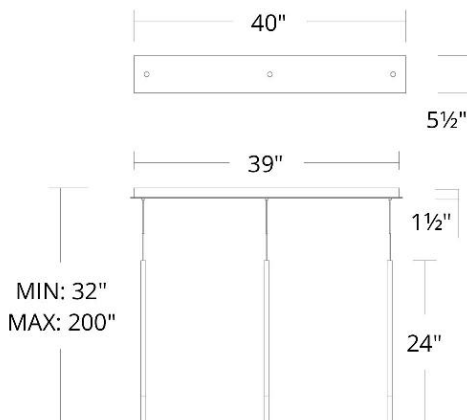

LINE DRAWING: