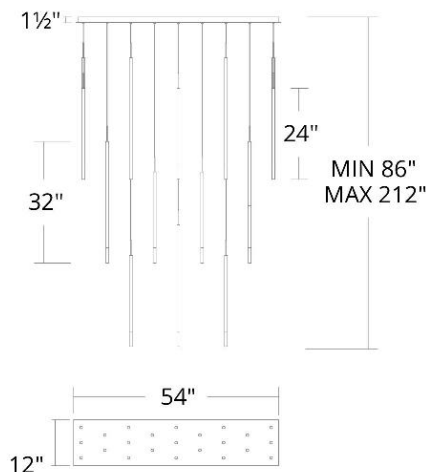

LINE DRAWING: