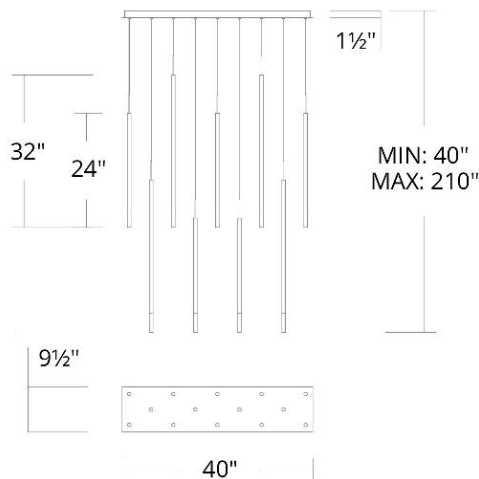

REPLACEMENT PARTS

RPL-GLA-69424 - Acrylic Diffuser

FINISHES:

Black

LINE DRAWING:

PD-69414L

WAC LIGHTING

Viggo