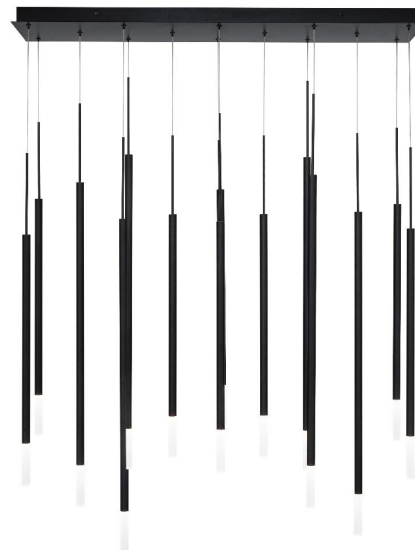

WAC LIGHTING

Viggo

Linear Multi Light 4CCT

Fixture Type: _____

Catalog Number: _____

Project: _____

Location: _____

Model & Size	Color Temp & CRI	Watt	Lumens	Finish
PD-69414L 32" - 14 Lights	2 700K/3000K/3500K/4000K 90	57 W	1607	BK Black

Example: **PD-69414L-BK**

For custom requests please contact customs@wacighting.com

DESCRIPTION

Wisp of light. This sleek and refined pendant is tipped with an acrylic diffuser, casting diffused illumination while emphasizing its minimalistic style.

FEATURES

- Low profile, adjustable powered aircraft cables for an ultra-clean look
- Built in color temperature adjustability. Switch from 2700K/3000K/3500K/4000K
- Driver concealed within the canopy

SPECIFICATIONS

Color Temp:	2700K/3000K/3500K/4000K
Input:	120/277V,50/60Hz
CRI:	90
Dimming:	ELV: 100-10% ,TRIAC: 100-5%
Rated Life:	50000 Hours
Standards:	ETL, cETL Damp Location Listed
Construction:	Aluminum body with etched acrylic diffuser

REPLACEMENT PARTS

RPL-GLA-69424 - Acrylic Diffuser