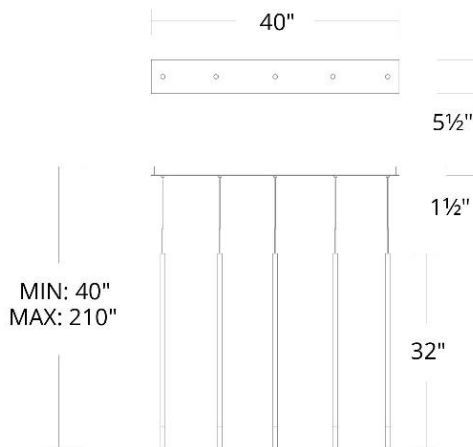

LINE DRAWING: