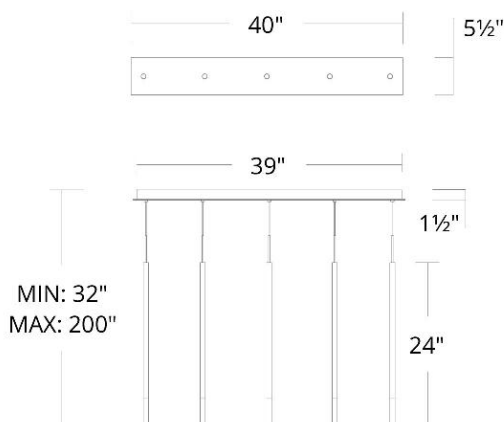

LINE DRAWING: