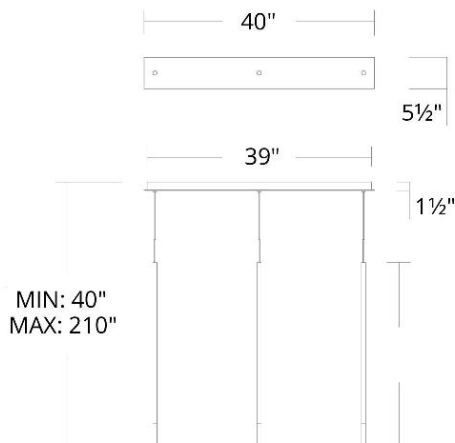

LINE DRAWING: