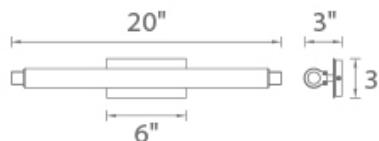

WAC LIGHTING

Vista

Bathroom Sconce 3000K

Fixture Type: _____

Catalog Number: _____

Project: _____

Location: _____

Model & Size	Color Temp	Finish	LED Watts	LED Lumens	Delivered Lumens
WS-40720 20"	3000K	AL Brushed Aluminum CH Chrome	15W	1385	1216

Example: **WS-40720-CH**

For custom requests please contact customs@wacighting.com

DESCRIPTION

A brilliant outlook. Versatile 1 inch luminaire with narrow spears of light.

FEATURES

- Adjustable backplate
- Co-extruded clear and white acrylic provides substance, luminosity and optical efficacy
- Spot free linear illumination
- Conversion plate for 4" junction box included
- Trimless spackle cover available for 4" square junction box recessed in drywall thicknesses of 1/2", 5/8", 1", and 1-1/4"; accessory not included and can be ordered separately (model# CP-TL-WT)
- Driver installed within the Junction Box, driver dimension: 2.8" x 1.3" x 1.2"
- 5 Year warranty

SPECIFICATIONS

Color Temp:	3000K
Input:	120-277V,50/60Hz
CRI:	90
Dimming:	ELV: 100-10%
Rated Life:	54000 Hours
Mounting:	Can be mounted on wall in all orientations
Standards:	ETL, cETL Damp Location Listed
Construction:	Aluminum hardware with co-extruded acrylic diffuser, Aluminum hardware with acrylic diffuser

FINISHES:

LINE DRAWING: