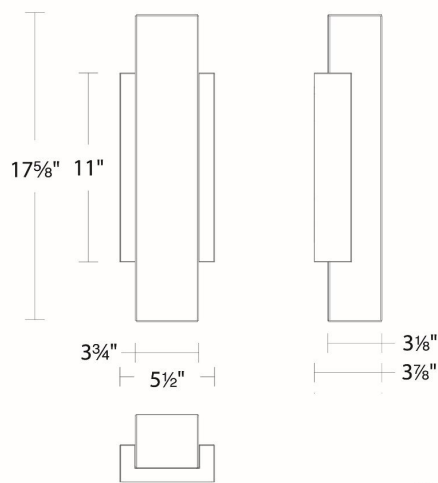

SPECIFICATIONS

Color Temp:	3000K,3500K,2700K
Input:	120/277V,50/60Hz
CRI:	90
Dimming:	ELV: 100-5%
Rated Life:	54000 Hours
Mounting:	Can be mounted on wall vertically or upside down
Standards:	ETL, cETL, Title 24 JA8 Compliant Dry Location Listed
Construction:	Metal body with fabric diffuser

REPLACEMENT PARTS

RPL-SHA-55318 - Fabric shade

FINISHES:

Black

LINE DRAWING:

WS-55318