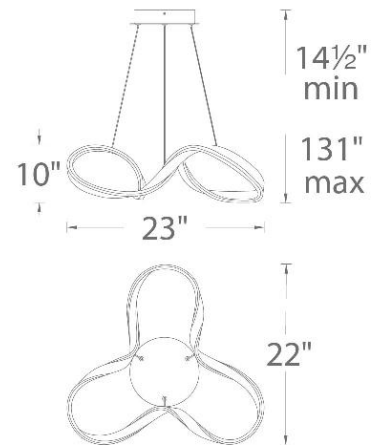

WAC LIGHTING

Vornado

Chandelier 3000K

Fixture Type: _____

Catalog Number: _____

Project: _____

Location: _____

Model & Size	Color Temp	Finish	LED Watts	LED Lumens	Delivered Lumens
PD-87723 23"	3000K	BK Black CH Chrome WT White	52W	5106	3110

Example: **PD-87723-WT**

For custom requests please contact customs@wacighting.com

DESCRIPTION

Eye-catching, roller coaster-like design.

FEATURES

- Free flowing mobius strip of light
- Simple yet dynamic statement piece
- Each piece is hand crafted. Expect slight variations.
- Frosted extruded diffuser creates even illumination
- Assembled with a frosted joint clip, with optional chrome clip included
- Cable suspension carrying low voltage may be field shortened
- Driver concealed within the canopy
- 5 year warranty

SPECIFICATIONS

Color Temp:	3000K
Input:	120-277V,50/60Hz
CRI:	80,90
Dimming:	ELV: 100-10%
Rated Life:	60000 Hours
Standards:	ETL, cETL Damp Location Listed
Construction:	Aluminum body with flexible composite diffuser

FINISHES:

LINE DRAWING:

PD-87723