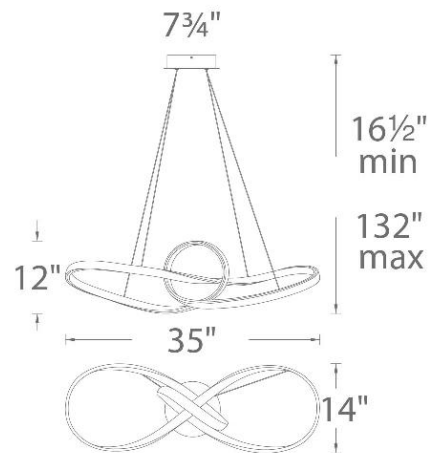

Project: _____

Location: _____

Model & Size	Color Temp	Finish	LED Watts	LED Lumens	Delivered Lumens
PD-87735 35"	3000K	BK Black CH Chrome WT White	52W	5278	3550

Example: **PD-87735-WT**

For custom requests please contact customs@wacighting.com

FINISHES:

LINE DRAWING:

PD-87735