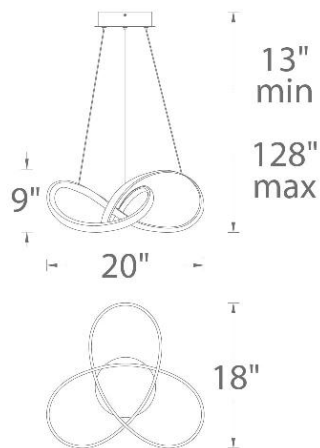

WAC LIGHTING

Vornado

Chandelier 3000K

Fixture Type: _____

Catalog Number: _____

Project: _____

Location: _____

Model & Size	Color Temp	Finish	LED Watts	LED Lumens	Delivered Lumens
PD-87720 20"	3000K	BK Black CH Chrome	31W	2825	2075

Example: **PD-87720-CH**

For custom requests please contact customs@wacighting.com

DESCRIPTION

Eye-catching, roller coaster-like design.

FEATURES

- Free flowing mobius strip of light
- Simple yet dynamic statement piece
- Each piece is hand crafted. Expect slight variations.
- Frosted extruded diffuser creates even illumination
- Assembled with a frosted joint clip, with optional chrome clip included
- Cable suspension carrying low voltage may be field shortened
- Driver concealed within the canopy
- 5 year warranty

SPECIFICATIONS

Color Temp:	3000K
Input:	120-277V,50/60Hz
CRI:	90
Dimming:	ELV: 100-10% , 0-10V: 100-5%
Rated Life:	60000 Hours
Standards:	ETL, cETL, Title 24 JA8 Compliant Damp Location Listed
Construction:	Aluminum body with flexible composite diffuser

FINISHES:

LINE DRAWING:

PD-87720