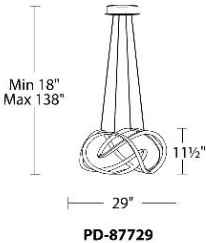

LINE DRAWING: