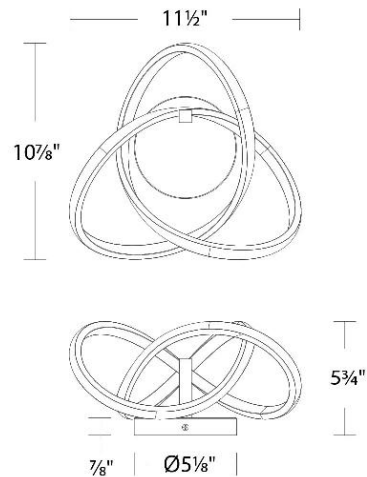

WAC LIGHTING

Vornado

Wall Sconce 3000K

Fixture Type: _____

Catalog Number: _____

Project: _____

Location: _____

Model & Size	Color Temp	Finish	LED Watts	LED Lumens	Delivered Lumens
WS-84911 11"	3000K	BK Black CH Chrome	28 W	2900	1489

Example: **WS-84911-CH**

For custom requests please contact customs@wacighting.com

DESCRIPTION

Twisted. A roller coaster-inspired lighting design, this masterpiece of artistry and light is crafted from single pieces that loop in and around themselves, creating dramatic strips of energy-efficient LED light.

FEATURES

- Hand-crafted, asymmetric & seamless construction, variation expected
- Driver concealed within the canopy

SPECIFICATIONS

Color Temp:	3000K
Input:	120/277V,50/60Hz
CRI:	90
Dimming:	ELV: 100-10% , TRIAC: 100-5%
Rated Life:	50000 Hours
Mounting:	Can be mounted on ceiling or wall in all orientations
Standards:	ETL, cETL Damp Location Listed
Construction:	Aluminum body with silicon diffuser

FINISHES:

LINE DRAWING:

WS-84911