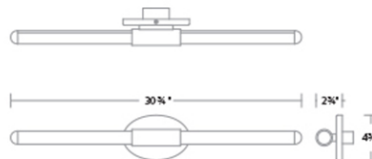

FEATURES

- Acrylic tube filled with crystalline beads
- Driver installed within the Junction Box, driver dimension: 2.9" x 1.4" x 1.1"
- 5 year warranty

SPECIFICATIONS

Color Temp:	3000K
Input:	120-277V,50/60Hz
CRI:	90
Dimming:	ELV: 100-10% , 0-10V: 100-5%,TRIAC: 100-10%
Rated Life:	50000 Hours
Mounting:	Can be mounted on wall vertically or horizontally
Standards:	ETL, cETL Damp Location Listed
Construction:	Aluminum hardware, acrylic tube filled with crystalline beads

FINISHES:

Chrome

LINE DRAWING:

REPLACEMENT PARTS

Driver -