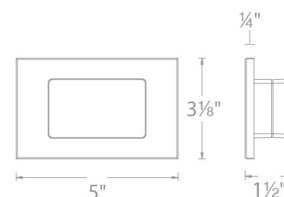

REPLACEMENT PARTS

- W-4071-130-BK - LED130 Cover Plate BK
- W-4071-130-BZ - LED130 Cover Plate BZ
- W-4071-130-SS - LED130 Cover Plate SS
- W-4071-130-WT - LED130 Cover Plate WT