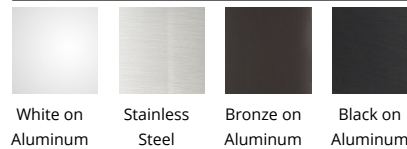

FINISHES:

LINE DRAWING: