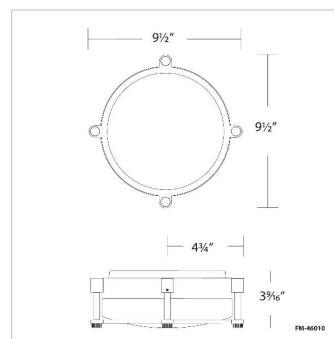

FINISHES:

Brushed Nickel Aged Brass

LINE DRAWING:

WAC LIGHTING

Wright

Flush Mount 3000K

Fixture Type: _____

Catalog Number: _____