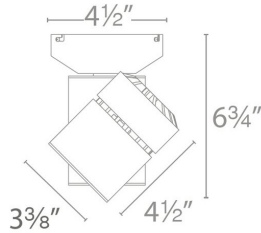

EXTERMINATOR II

Monopoint Luminaire - 1035

WAC

Fixture Type:

Catalog Number:

Project: _____

Location: _____

PRODUCT DESCRIPTION

Exterminator II offers superior light output in a small, unobtrusive design. Developed for upscale residential and commercial environments.

FEATURES

- Accommodates one lens accessory and one glare control accessory
- 365° horizontal rotation and 180° vertical aiming
- Ceiling and wall mountable
- 50,000 hour rated life
- 5 year WAC Lighting product warranty

SPECIFICATIONS

1. **Construction:** Die-cast aluminum with removable front cap for easy change of lenses or accessories
2. **Power Consumption:** 36W
3. **Input:** 120V-277V AC 50/60HZ
4. **Dimming:** 100%-1% Electronic Low Voltage (ELV), TRIAC (120V only) and 0-10V
5. **Finish:** Powder coated Black and White, Electroplated Brushed Nickel
6. **Standards:** UL & cUL Damp Location listed, Energy Star® 2.0 rated, Title 24 JA8 Compliant.

System	Beam	Color Temp	CRI	Lumens	CBCP	Finish
MO-1035	S 15°	827 2700K 85 3120 29050				BK Black BN Brushed Nickel WT White
		927 2700K 90 2575 23990				
		830 3000K 85 3315 30870				
		930 3000K 90 2690 25070				
		835 3500K 85 3395 31615				
		840 4000K 85 3410 31770				
	N 30°	827 2700K 85 2860 7295				
		927 2700K 90 2360 6025				
		830 3000K 85 3035 7755				
		930 3000K 90 2465 6295				
		835 3500K 85 3110 7940				
		840 4000K 85 3125 7980				
	F 51°	827 2700K 85 2885 3240				
		927 2700K 90 2380 2675				
		830 3000K 85 3065 3445				
		930 3000K 90 2490 2795				
		835 3500K 85 3140 3525				
		840 4000K 85 3155 3545				

LENS ACCESSORIES

LENS-20-AMB	Amber
LENS-20-BLU	Blue
LENS-20-GRN	Green
LENS-20-RED	Red
LENS-20-UVF	UV Filter
LENS-20-FR	Frosted
LENS-20-SPR	Spread
LENS-20-BEL	Beam Elongating

GLARE CONTROL - CROSS LOUVER

LENS-20P-CRL-BK	Black
LENS-20P-CRL-BN	Brushed Nickel
LENS-20P-CRL-WT	White