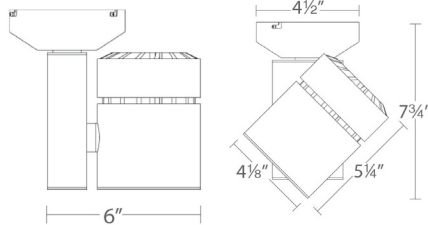

EXTERMINATOR II

Monopoint Luminaire - 1052

WAC

Fixture Type:

Catalog Number:

Project: _____

Location: _____

PRODUCT DESCRIPTION

Exterminator II offers superior light output in a small, unobtrusive design. Developed for upscale residential and commercial environments.

FEATURES

- Accommodates one lens accessory and one glare control accessory
- 365° horizontal rotation and 180° vertical aiming
- Ceiling and wall mountable
- 50,000 hour rated life
- 5 year WAC Lighting product warranty

SPECIFICATIONS

1. **Construction:** Die-cast aluminum with removable front cap for easy change of lenses or accessories
2. **Power Consumption:** 1052S: 36W; 1052N/F: 46W
3. **Input:** 120V-277V AC 50/60HZ
4. **Dimming:** 100%-1% Electronic Low Voltage (ELV), TRIAC (120V only) and 0-10V
5. **Finish:** Powder coated Black and White, Electroplated Brushed Nickel
6. **Standards:** UL & cUL Damp Location listed, Energy Star® 2.0 rated, Title 24 JA8 Compliant

System	Beam	ColorTemp	CRI	Lumens	CBCP	Finish
MO-1035	S 13°	827	2700K	85	3070	25160
		927	2700K	90	2535	20775
		830	3000K	85	3260	26740
		930	3000K	90	2650	21715
		835	3500K	85	3340	27380
		840	4000K	85	3355	27515
	N 28°	827	2700K	85	5025	13655
		927	2700K	90	4150	11275
		830	3000K	85	5340	14510
		930	3000K	90	4335	11780
		835	3500K	85	5470	14860
		840	4000K	85	5495	14930
	F 56°	827	2700K	85	4850	5790
		927	2700K	90	4005	4780
		830	3000K	85	5155	6150
		930	3000K	90	4185	4995
		835	3500K	85	5280	6300
		840	4000K	85	5305	6330

BK Black
BN Brushed Nickel
WT White

LENS ACCESSORIES

LENS-25-AMB	Amber
LENS-25-BLU	Blue
LENS-25-GRN	Green
LENS-25-RED	Red
LENS-25-UVF	UV Filter
LENS-25-FR	Frosted
LENS-25-SPR	Spread
LENS-25-BEL	Beam Elongating

GLARE CONTROL - CROSS LOUVER

LENS-25P-CRL-BK	Black
LENS-25P-CRL-BN	Brushed Nickel
LENS-25P-CRL-WT	White

GLARE CONTROL - SNOOT

LENS-25-SNOOT-BK	Black
LENS-25-SNOOT-BN	Brushed Nickel
LENS-25-SNOOT-WT	White

Example: MO-1052F-830-BN

wacighting.com
Phone (800) 526.2588
Fax (800) 526.2585

Headquarters/Eastern Distribution Center
44 Harbor Park Drive
Port Washington, NY 11050

Central Distribution Center
1600 Distribution Ct
Lithia Springs, GA 30122

Western Distribution Center
1750 Archibald Avenue
Ontario, CA 91761