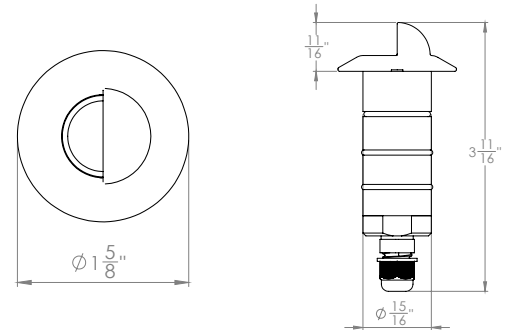

1" INGROUND - SCOOP

1061

WAC

LANDSCAPE LIGHTING

Fixture Type:

Catalog Number:

Project: _____

Location: _____

PRODUCT DESCRIPTION

Landscape 1" recessed inground luminaire for up, down, side light applications.

FEATURES

- IP68 rated, Suitable for continuous immersion under water
- Factory sealed water tight fixtures
- Solid stainless steel construction
- Stainless steel spring clip allows wall or downlight applications
- Available Concrete Pour Adapter
- Spring clip, 6' lead wire and direct burial gel filled wire nuts included
- Maintains constant lumen output against voltage drop
- UL 1838 Listed

SPECIFICATIONS

- Input:** 9 - 15VAC (Transformer is required)
- Power:** 1.9W / 3VA (Use VA value for sizing the transformer and calculate voltage drop.)
- Brightness:** 68lm
- Beam Angle:** 45°
- CRI:** 85
- Rated Life:** 70,000 hours