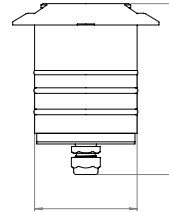

2" INGROUND QUAD-DIRECTIONAL

2101

WAC

LANDSCAPE LIGHTING

Fixture Type:

Catalog Number:

Project: _____

Location: _____