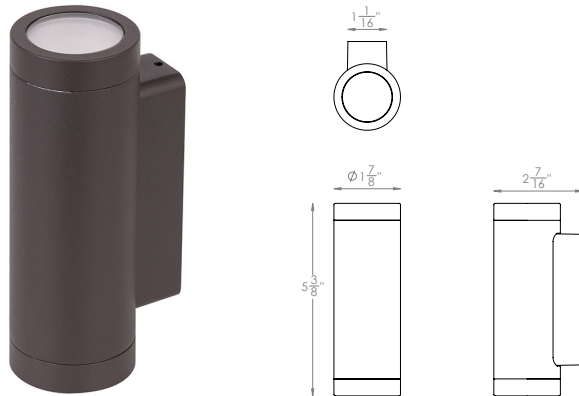

CYLINDER WALL MOUNT

3911

Fixture Type:

Catalog Number:

Project: _____

Location: _____

PRODUCT DESCRIPTION

Dynamic, eye-catching stunning vignettes. Celebrate artful illumination with new COLORSCAPING Wall Cylinder, Wall Wash and Accent Lights from WAC Landscape Lighting. Heighten drama to render visual impact on magnificent tree trunk and branch silhouettes, brilliant colorful scenery on your hedgerow, or a swath of light washing a facade. Customize your experiences and enjoy your passion for color and the language of light with unbridled enthusiasm and a nearly endless palette.

SPECIFICATIONS

Input: 15VAC (Colorscaping Smart Transformer is required)
Power: 7W / 10VA
Brightness: White: 160
Red: 60
Green: 150
Blue: 30
Beam Angle: 80°
CRI: 85
Rated Life: 50,000 hours

FEATURES

- Each fixture can be individually controlled
- Fixtures can be grouped and controlled together
- Fixtures contain discrete, warm, and a cool white LEDs for full tunability
- Fixtures can generate tens of thousands of different colors
- Automations can be stored and recalled for holiday or other celebratory lighting scenes
- Fixtures from multiple transformers can be controlled as a single group in the app
- Integrators can control the fixtures using industry standard DMX 512
- The colorscaping transformer allows for installation growth - each transformer supports one or two legacy landscape lighting circuits in addition to the color scaping fixtures
- Paint your landscaping and home using light
- Schedule your landscape lighting based on sunrise and sunset in your location
- RGBWW Color Changing Fixture: R / G / B / 2700K-6500K