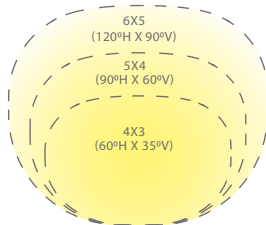

NEMA WALL WASH 5222
120V **2700K**

Product	Data	NEMA 6X5					NEMA 5X4					NEMA 4X3				
		CBCP	Lumen (LM)	VA(VA)	Efficacy (lm/w)	Beam Angle(°)	CBCP	Lumen (LM)	VA(VA)	Efficacy (lm/w)	Beam Angle(°)	CBCP	Lumen (LM)	VA(VA)	Efficacy (lm/w)	Beam Angle(°)
 5221	3w	26.91	62.9767	3.7	24.28	109.4x91.9	27.35	36.2038	3.7	13.88	92.8x52.2	26.72	20.0697	3.7	7.71	67.4x36.8
	7W	324.1	759.82	10.317	78.01	109.4x92.1	333	441.467	10.628	43.82	92.7x52.4	298.8	222.547	9.789	24.2	67.4x36.8
	15W	497.6	1167.13	15.884	75.31	109.4x92.1	534.6	708.809	17.419	41.54	92.7x52.5	526.5	392.108	17.469	22.9	67.4x36.8
	23W	672.6	1577.58	22.756	70.24	109.4x92.2	681.9	904.631	23.39	39.16	92.7x52.4	661.8	493.099	22.768	21.95	67.4x36.9
	26W	697.7	1634.45	24.054	68.78	109.4x92.0	705.5	936.061	24.11	39.31	92.7x52.4	689.7	513.784	24.064	21.61	67.4x36.9

*Architectural beam distributions from 3x4 to 4x5 to 5x6 proportions and everything in between.
Always a uniform wide beam wash of light.*