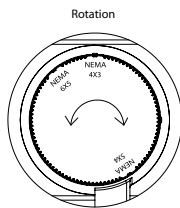

NEMA WALL WASH 5222
120V **2700K**

Product	Data	NEMA 6X5					NEMA 5X4					NEMA 4X3				
		CBCP	Lumen (LM)	VA(VA)	Efficacy (lm/w)	Beam Angle(°)	CBCP	Lumen (LM)	VA(VA)	Efficacy (lm/w)	Beam Angle(°)	CBCP	Lumen (LM)	VA(VA)	Efficacy (lm/w)	Beam Angle(°)
 5221	3w	26.91	62.9767	3.7	24.28	109.4x91.9	27.35	36.2038	3.7	13.88	92.8x52.2	26.72	20.0697	3.7	7.71	67.4x36.8
	7W	324.1	759.82	10.317	78.01	109.4x92.1	333	441.467	10.628	43.82	92.7x52.4	298.8	222.547	9.789	24.2	67.4x36.8
	15W	497.6	1167.13	15.884	75.31	109.4x92.1	534.6	708.809	17.419	41.54	92.7x52.5	526.5	392.108	17.469	22.9	67.4x36.8
	23W	672.6	1577.58	22.756	70.24	109.4x92.2	681.9	904.631	23.39	39.16	92.7x52.4	661.8	493.099	22.768	21.95	67.4x36.9
	26W	697.7	1634.45	24.054	68.78	109.4x92.0	705.5	936.061	24.11	39.31	92.7x52.4	689.7	513.784	24.064	21.61	67.4x36.9

*Architectural beam distributions from 3x4 to 4x5 to 5x6 proportions and everything in between.
Always a uniform wide beam wash of light.*