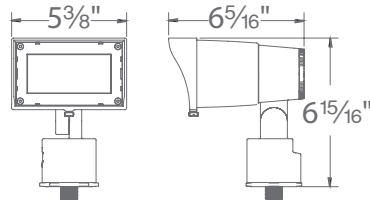

ADJUSTABLE BEAM WALL WASH 120V

5222

WAC

LANDSCAPE LIGHTING

Fixture Type:

Catalog Number:

Project: _____

Location: _____

PRODUCT DESCRIPTION

With the ability to achieve beam distributions of 3x4 to 5x6 proportions and more, expect a uniform beam wash of light in a fixture that can adapt to changing needs. A powerhouse all-in-one unit in 120 VAC or 9-15VAC provides integral brightness control, and the ability to be dimmed, while being compatible with a range of accessories.

FEATURES

- Continuously adjustable NEMA beam distribution 3x4 (35" x 60"), 4x5 (60" x 90"), 5x6 (90" x 120")
- Integral brightness control
- Simple to retrofit existing line voltage systems or coordinate well with a new commercial landscape job
- IP65 Rated, protected against powerful water jets
- Solid die-cast brass or corrosion resistant aluminum alloy

SPECIFICATIONS

- **Input:** 110V - 120VAC
- **Power:** 3W to 25W
- **Brightness:** 200 lm to 1550 lm
- **Beam Angle:** Assorted NEMA distributions
- **CRI:** 85
- **Rated Life:** 45,000 hours

ORDERING NUMBER

	Color Temp	Finish
5222 Adjustable beam wall wash 120V	2700K 3000K	BK Black on Aluminum BZ Bronze on Aluminum BBR Bronze on Brass

5222-_____

Example: **5222-30BZ**

waclighting.com
Phone (800) 526.2588
Fax (800) 526.2585

Headquarters/Eastern Distribution Center
44 Harbor Park Drive
Port Washington, NY 11050

Central Distribution Center
1600 Distribution Ct
Lithia Springs, GA 30122

Western Distribution Center
1750 Archibald Avenue
Ontario, CA 91760