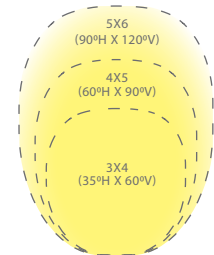

NEMA WALL WASH 5222
120V **2700K**

Product	Data	NEMA 6X5					NEMA 5X4					NEMA 4X3				
		CBCP	Lumen (LM)	VA(VA)	Efficacy (lm/w)	Beam Angle(°)	CBCP	Lumen (LM)	VA(VA)	Efficacy (lm/w)	Beam Angle(°)	CBCP	Lumen (LM)	VA(VA)	Efficacy (lm/w)	Beam Angle(°)
 5221	3w	26.91	62.9767	3.7	24.28	109.4x91.9	27.35	36.2038	3.7	13.88	92.8x52.2	26.72	20.0697	3.7	7.71	67.4x36.8
	7W	324.1	759.82	10.317	78.01	109.4x92.1	333	441.467	10.628	43.82	92.7x52.4	298.8	222.547	9.789	24.2	67.4x36.8
	15W	497.6	1167.13	15.884	75.31	109.4x92.1	534.6	708.809	17.419	41.54	92.7x52.5	526.5	392.108	17.469	22.9	67.4x36.8
	23W	672.6	1577.58	22.756	70.24	109.4x92.2	681.9	904.631	23.39	39.16	92.7x52.4	661.8	493.099	22.768	21.95	67.4x36.9
	26W	697.7	1634.45	24.054	68.78	109.4x92.0	705.5	936.061	24.11	39.31	92.7x52.4	689.7	513.784	24.064	21.61	67.4x36.9

*Architectural beam distributions from 3x4 to 4x5 to 5x6 proportions and everything in between.
Always a uniform wide beam wash of light.*