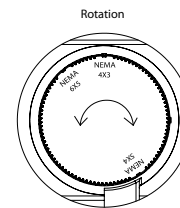

NEMA WALL WASH 5222
120V **2700K**

Product	Data	NEMA 6X5					NEMA 5X4					NEMA 4X3				
		CBCP	Lumen (LM)	VA(VA)	Efficacy (lm/w)	Beam Angle(°)	CBCP	Lumen (LM)	VA(VA)	Efficacy (lm/w)	Beam Angle(°)	CBCP	Lumen (LM)	VA(VA)	Efficacy (lm/w)	Beam Angle(°)
 5221	3w	26.91	62.9767	3.7	24.28	109.4x91.9	27.35	36.2038	3.7	13.88	92.8x52.2	26.72	20.0697	3.7	7.71	67.4x36.8
	7W	324.1	759.82	10.317	78.01	109.4x92.1	333	441.467	10.628	43.82	92.7x52.4	298.8	222.547	9.789	24.2	67.4x36.8
	15W	497.6	1167.13	15.884	75.31	109.4x92.1	534.6	708.809	17.419	41.54	92.7x52.5	526.5	392.108	17.469	22.9	67.4x36.8
	23W	672.6	1577.58	22.756	70.24	109.4x92.2	681.9	904.631	23.39	39.16	92.7x52.4	661.8	493.099	22.768	21.95	67.4x36.9
	26W	697.7	1634.45	24.054	68.78	109.4x92.0	705.5	936.061	24.11	39.31	92.7x52.4	689.7	513.784	24.064	21.61	67.4x36.9

*Architectural beam distributions from 3x4 to 4x5 to 5x6 proportions and everything in between.
Always a uniform wide beam wash of light.*