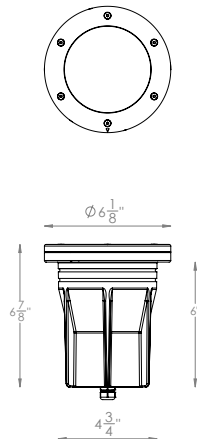

INGROUND LED LIGHT

5831

Fixture Type:

Catalog Number:

Project: _____

Location: _____

PRODUCT DESCRIPTION

Dynamic, eye-catching stunning vignettes. Celebrate artful illumination with new COLORSCAPING Inground Lights from WAC Landscape Lighting. Heighten drama to render visual impact on magnificent tree trunk and branch silhouettes, brilliant colorful scenery on your hedgerow, or a swath of light washing a facade. Customize your experiences and enjoy your passion for color and the language of light with unbridled enthusiasm and a nearly endless palette. The LED luminaires also include continuous, lockable beam angle flexibility. The possibilities are endless.

SPECIFICATIONS

Input: 15VAC (Colorscaping Smart Transformer is required)
Power: 23W / 24VA
Brightness: White: 1020
 Red: 330
 Green: 720
 Blue: 175
Beam Angle: 20° to 70°, tilting +/- 20°
CRI: 85+
Rated Life: 50,000 hours