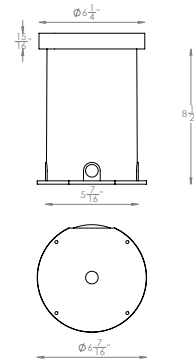

*For installation in concrete
Five 1/2" NPT threaded holes, PVC*

5830-PIP-PVC
Shown with temporary dense foam cap

Magnetic Transformers

*Stainless Steel, 15V output, IP65 rated, UL 1838 listed
See transformer spec sheet for details and its accessories*