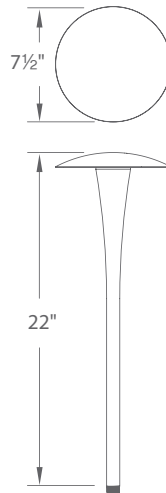

AREA LIGHT

6011

WAC

LANDSCAPE LIGHTING

Fixture Type:

Catalog Number:

Project: _____

Location: _____

PRODUCT DESCRIPTION

Broad appeal makes this fixture suitable for varying landscape designs

FEATURES

- IP66 rated, Protected against powerful water jets
- Factory sealed water tight fixtures
- Translucent lens provides uniform light distribution
- Solid brass or corrosion resistant aluminum alloy
- Mounting stake, 6 foot lead wire, and direct burial gel filled wire nuts are included
- Maintains constant lumen output against voltage drop
- UL 1838 Listed

SPECIFICATIONS

Input: 9-15VAC (Transformer is required)
Power: 5.8W / 9.4VA
Brightness: 150 lm
CRI: 90+
Rated Life: 60,000 hours

ORDERING NUMBER

		Color Temp	Finish
6011	<i>Area Light</i>	27 2700K	BBR Bronze on Brass
		30 3000K	BZ Bronze on Aluminum BK Black on Aluminum