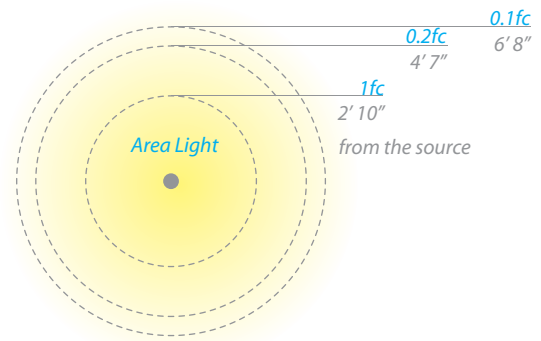

waclighting.com
Phone (800) 526.2588
Fax (800) 526.2585

Headquarters/Eastern Distribution Center
44 Harbor Park Drive
Port Washington, NY 11050

Central Distribution Center
1600 Distribution Ct
Lithia Springs, GA 30122

Western Distribution Center
1750 Archibald Avenue
Ontario, CA 91760