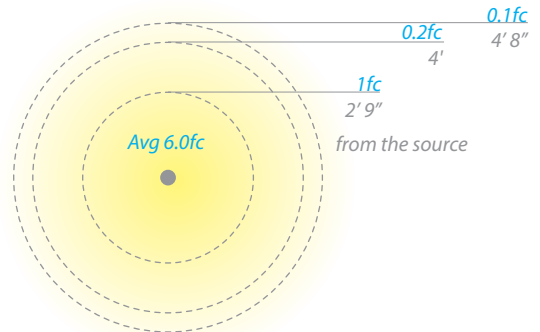

FEATURES

- IP66 rated, Protected against powerful water jets
- Factory sealed water tight fixtures
- Solid diecast corrosion resistant aluminum alloy
- Recommended spacing for installation: Residential: 7 to 9ft; Commercial: 5 to 7ft
- Mounting stake, 6 foot lead wire, and direct burial gel filled wire nuts are included
- Maintains constant lumen output against voltage drop
- UL & cUL 1838 Listed

6041