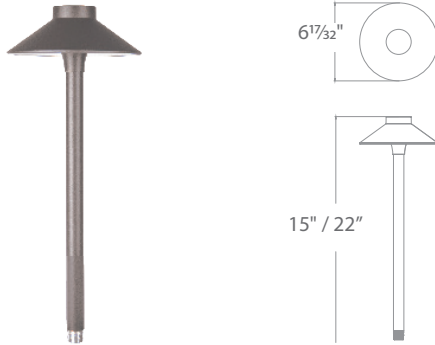

TIKI LED AREA LIGHT

6041/6042

WAC

LANDSCAPE LIGHTING