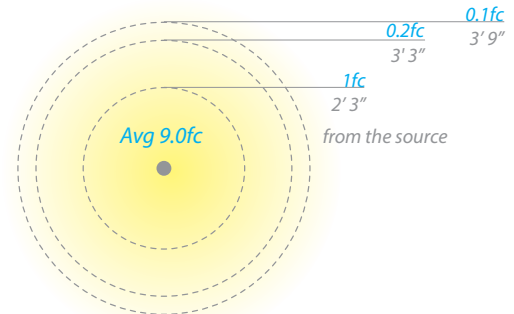

TIKI LED AREA LIGHT

6041/6042

WAC

LANDSCAPE LIGHTING

Fixture Type:

Catalog Number:

Project: _____

Location: _____

PRODUCT DESCRIPTION

Sturdy side mount design works well in applications where directional illumination is desired

SPECIFICATIONS

Input: 9-15VAC (Transformer is required)
Power: 6.5W / 9.5VA
Brightness: 225 lm
CRI: 90+
Rated Life: 60,000 hours

FEATURES

- IP66 rated, Protected against powerful water jets
- Factory sealed water tight fixtures
- Solid diecast corrosion resistant aluminum alloy
- Recommended spacing for installation: Residential: 7 to 9ft; Commercial: 5 to 7ft
- Mounting stake, 6 foot lead wire, and direct burial gel filled wire nuts are included
- Maintains constant lumen output against voltage drop
- UL & cUL 1838 Listed

6041

6042

ORDERING NUMBER

		Color Temp		Finish	
6041	<i>Tiki</i>	27	2700K Warm White	BK	Black on Aluminum
6042		30	3000K Pure White	BZ	Bronze on Aluminum

6042-___BK

Example: **6042-30BK**

waclighting.com
Phone (800) 526.2588
Fax (800) 526.2585

Headquarters/Eastern Distribution Center
44 Harbor Park Drive
Port Washington, NY 11050

Central Distribution Center
1600 Distribution Ct
Lithia Springs, GA 30122

Western Distribution Center
1750 Archibald Avenue
Ontario, CA 91760