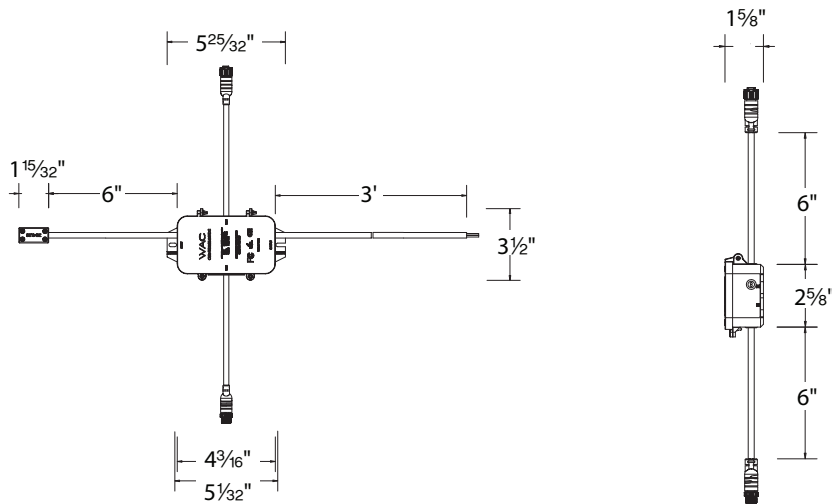

West Manufacturing Facility

1750 S Archibald Ave

Ontario, CA 91761

WIRELESS DMX LED CONTROLLER

1 Channels X 24VDC, 96W

LINE DRAWINGS:

POWER SUPPLY:

Model	Input	Output	Dimension	
 PS-24DC-U96R-S6	24VDC, 96W	120V-277V	7 ⁷ / ₈ " x 3 ⁷ / ₈ " x 1 ³ / ₁₆ "	96W, UL Listed Class 2 Output 6 ft output lead wires included
 EN-24DC060-UNV-RB2 EN-24DC096-UNV-RB2	24VDC, 60W 24VDC, 96W	120V-277V 120V-277V	8 ¹³ / ₁₆ " x 2 ¹ / ₁₆ " x 2 ¹ / ₄ " 8 ¹³ / ₁₆ " x 2 ¹ / ₁₆ " x 2 ¹ / ₄ "	60 & 96W, UL Listed Class 2 Output 6 Inches output lead wires inside wiring compartment