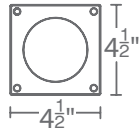

CUBE ARCHITECTURAL DC-CD05 (CC) WAC LIGHTING

Color Changing LED Ceiling Responsible Lighting®

Fixture Type:

Catalog Number:

Project: _____

Location: _____

PRODUCT DESCRIPTION

The latest LED, Bluetooth, and DMX technology for precise color selection in an appealing cylindrical profile. Perfect for accent and wall wash lighting. Available in various light distribution and beam angle options.

FEATURES

- Full color gamut control through gradients of saturated colors from 1-100%
- Tunable White (CCT) Range: 1650-8000K
- Bluetooth control via ilumenight™ iOS App
- High performance LED ceiling light
- Solid die cast aluminum construction
- 5 year warranty

SPECIFICATIONS

1. **Input:** Universal voltage 120V - 277V, 50/60Hz
2. **Controls:** **DMX512-A** with advanced commissioning via Bluetooth.
   Bluetooth v4.0 - Configured with ilumenight™ iOS App for localized (within 150ft line of sight) groups of 8 luminaires or less. (DMX512-A hardwire recommended for high wireless signal interference environments).
3. **Dimming:** 100%-1% in CCT & Color via DMX or Bluetooth control
4. **Light Source:** High output 2 Step MacAdam Ellipse LEDs, 90+ CRI
   Rated life of 50,000 hours at L70
5. **Finish:** Electrostatically powder coated white, black, bronze and graphite
6. **Standards:** IP65 rated, UL & cUL wet location listed
7. **Operating Temperature:** -13°F to 122°F (-25°C to 50°C)

Diameter	Power	Beam	Delivered Lumens @ 3000K	CBCP @ 3000K	Color Temp	Finish
DC-CD05 5"	31W	S 15°	735	6177	CC Color Changing	BK Black
		N 25°	645	1951		WT White
		F 30°	620	1386		BZ Bronze
						GH Graphite

DC- CD05- __-CC- __

Example: DC-CD05-S-CC-WT