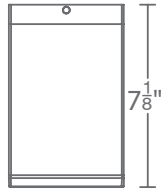

CUBE ARCHITECTURAL DC-CD05 (CC) WAC LIGHTING

Color Changing LED Ceiling Responsible Lighting®

Fixture Type:

Catalog Number:

Project: _____

Location: _____

PRODUCT DESCRIPTION

The latest LED, Bluetooth, and DMX technology for precise color selection in an appealing cylindrical profile. Perfect for accent and wall wash lighting. Available in various light distribution and beam angle options.

FEATURES

- Full color gamut control through gradients of saturated colors from 1-100%
- Tunable White (CCT) Range: 1650-8000K
- Bluetooth control via ilumenight™ iOS App
- High performance LED ceiling light
- Solid die cast aluminum construction
- 5 year warranty

SPECIFICATIONS

1. **Input:** Universal voltage 120V - 277V, 50/60Hz
2. **Controls:** **DMX512-A** with advanced commissioning via Bluetooth.
   Bluetooth v4.0 - Configured with ilumenight™ iOS App for localized (within 150ft line of sight) groups of 8 luminaires or less. (DMX512-A hardwire recommended for high wireless signal interference environments).
3. **Dimming:** 100%-1% in CCT & Color via DMX or Bluetooth control
4. **Light Source:** High output 2 Step MacAdam Ellipse LEDs, 90+ CRI
   Rated life of 50,000 hours at L70
5. **Finish:** Electrostatically powder coated white, black, bronze and graphite
6. **Standards:** IP65 rated, UL & cUL wet location listed
7. **Operating Temperature:** -13°F to 122°F (-25°C to 50°C)

Diameter	Power	Beam	Delivered Lumens @ 3000K	CBCP @ 3000K	Color Temp	Finish
DC-CD05 5"	31W	S 15°	735	6177	CC Color Changing	BK Black
		N 25°	645	1951		WT White
		F 30°	620	1386		BZ Bronze
						GH Graphite

DC- CD05- __-CC- __

Example: DC-CD05-S-CC-WT