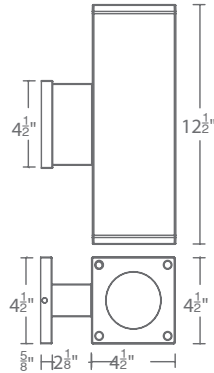

CUBE ARCHITECTURAL DC-WD05 (CC) WAC LIGHTING

Color Changing LED Wall Mounts

Responsible Lighting®

Fixture Type:

Catalog Number:

Project:

Location:

PRODUCT DESCRIPTION

The latest LED, Bluetooth, and DMX technology for precise color selection in an appealing cylindrical profile. Perfect for accent and wall wash lighting. Available in various light distribution and beam angle options.

FEATURES

- Full color gamut control through gradients of saturated colors from 1-100%
- Tunable White (CCT) Range: 1650-8000K
- Bluetooth control via ilumenight™ iOS App
- High performance LED wall mounted light
- Solid die cast aluminum construction
- 5 year warranty

SPECIFICATIONS

1. **Input:** Universal voltage 120V - 277V, 50/60Hz
2. **Controls:** **DMX512-A** with advanced commissioning via Bluetooth.
   Bluetooth v4.0 - Configured with ilumenight™ iOS App for localized (within 150ft line of sight) groups of 4 luminaires or less. (DMX512-A hardwire recommended for high wireless signal interference environments).
3. **Dimming:** 100%-1% in CCT & Color via DMX or Bluetooth control
4. **Light Source:** High output 2 Step MacAdam Ellipse LEDs, 90+ CRI
   Rated life of 50,000 hours at L70
5. **Finish:** Electrostatically powder coated white, black, bronze and graphite
6. **Standards:** IP65 rated, UL & cUL wet location listed
7. **Operating Temperature:** -13°F to 122°F (-25°C to 50°C)

Diameter	Power	Beam	Delivered Lumens @ 3000K	CBCP @ 3000K	Light Direction	Color Temp	Finish
Double DC-WD05	5" 31Wx2	S 15°	735 x2	6177 x2	S Straight up or down	CC Color Changing	BK Black WT White BZ Bronze GH Graphite
		N 25°	645 x2	1951 x2			
		F 30°	620 x2	1386 x2	A Away from the wall		
		F	840 x2	-	B Towards the wall		
					C One side each		

DC-WD05-__-CC-__

Example: DC-WD05-FA-CC-GH

wacighting.com
Phone (800) 526.2588
Fax (800) 526.2585

Headquarters/Eastern Distribution Center
44 Harbor Park Drive
Port Washington, NY 11050

Central Distribution Center
1600 Distribution Ct
Lithia Springs, GA 30122

Western Distribution Center
1750 Archibald Avenue
Ontario, CA 91760