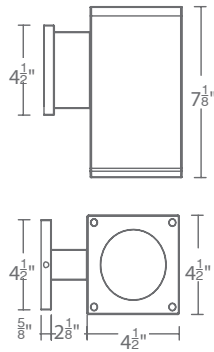

CUBE ARCHITECTURAL DC-WS05 (CC) WAC LIGHTING

Color Changing LED Wall Mounts

Responsible Lighting®

Fixture Type:

Catalog Number:

Project:

Location:

PRODUCT DESCRIPTION

The latest LED, Bluetooth, and DMX technology for precise color selection in an appealing cylindrical profile. Perfect for accent and wall wash lighting. Available in various light distribution and beam angle options.

FEATURES

- Full color gamut control through gradients of saturated colors from 1-100%
- Tunable White (CCT) Range: 1650-8000K
- Bluetooth control via ilumenight™ iOS App
- High performance LED wall mounted light
- Solid die cast aluminum construction
- 5 year warranty

SPECIFICATIONS

1. **Input:** Universal voltage 120V - 277V, 50/60Hz
2. **Controls:** **DMX512-A** with advanced commissioning via Bluetooth.
   Bluetooth v4.0 - Configured with ilumenight™ iOS App for localized (within 150ft line of sight) groups of 8 luminaires or less. (DMX512-A hardwire recommended for high wireless signal interference environments).
3. **Dimming:** 100%-1% in CCT & Color via DMX or Bluetooth control
4. **Light Source:** High output 2 Step Mac Adam Ellipse LEDs, 90+ CRI
   Rated life of 50,000 hours at L70
5. **Finish:** Electrostatically powder coated white, black, bronze and graphite
6. **Standards:** IP65 rated, UL & cUL wet location listed
7. **Operating Temperature:** -13°F to 122°F (-25°C to 50°C)

Diameter	Power	Beam	Delivered Lumens @ 3000K	CBCP @ 3000K	Light Direction	Color Temp	Finish				
Single DC-WS05	5"	31W	840	-	S Straight up or down	CC Color Changing	BK Black WT White BZ Bronze GH Graphite				
					N 15°			735	6177		
					F 25°			645	1951		
			F 30°	620	1386			A Away from the wall			
			F	840	-			B Towards the wall			

DC-WS05-__-CC-__

Example: DC-WS05-FA-CC-GH

waclighting.com
Phone (800) 526.2588
Fax (800) 526.2585

Headquarters/Eastern Distribution Center
44 Harbor Park Drive
Port Washington, NY 11050

Central Distribution Center
1600 Distribution Ct
Lithia Springs, GA 30122

Western Distribution Center
1750 Archibald Avenue
Ontario, CA 91760