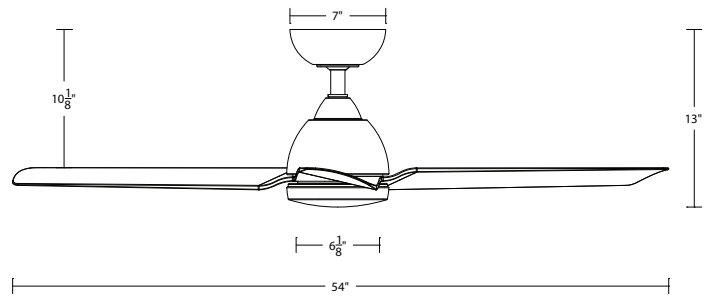

MOCHA

F-001L

54" Ceiling Fan

WAC SMART FANS

PRODUCT DESCRIPTION

Mocha renders a youthful take on a timeless model that has something every generation can agree on. This smart-looking fan stands out in a stainless steel aesthetic or blend into a time honored style with a versatility matched by high performance in large spaces. Make it smart by downloading the app for additional functionality.

FEATURES

- 6 fan speeds through both Summer and Winter Modes
- Silent DC motor
- Luminaire cover included
- Includes remote control with wall cradle (RC20-WT)
- Wall control for 3, 4-way control sold separately
- Compatible with WAC Smart Fans app

AIRFLOW/ENERGY EFFICIENCY

Weighted-Average/High Airflow CFM:	4633/6872
Weighted-Average/High Energy Use (W):	17/36
Estimated Yearly Energy Cost ($):	5
Weighted-Average/High Efficiency (CFM/W):	241/207
Max RPM:	161

ORDER NUMBER

Model	Housing	Blade
F-001L	BA <i>Brushed Aluminum</i>	TT <i>Titanium Silver</i>
	MB <i>Matte Black Matte</i>	MB <i>Matte Black</i>
	MW <i>White</i>	MW <i>Matte White</i>
	OB <i>Oil-Rubbed Bronze</i>	BZ <i>Bronze</i>

F-001L-__

Example: F-001L-MB

*This fan comes uni-pack - blade select options are not available

* Range results may vary based on application and surroundings.

The WAC app synchronizes seamlessly with smart home devices you already own

wacighting.com
Phone (800) 526.2588
Fax (800) 526.2585

Headquarters/Eastern Distribution Center
44 Harbor Park Drive
Port Washington, NY 11050

Central Distribution Center
1600 Distribution Ct
Lithia Springs, GA 30122

Western Distribution Center
1750 Archibald Avenue
Ontario, CA 91760

WAC retains the right to modify the design of our products at any time as part of the company's continuous improvement program. JUL 2020

SPECIFICATIONS

Construction:	Aluminum,
Blade:	14° Pitch, 54" sweep
Downrod:	3/4"W X 4.5"H included
Mounting Slope:	Up to 30°
Wire:	80"
Hanging Weight:	17 lbs
Total Power:	45W
Standards:	UL/cUL Wet Location listed, Title 24 JA8-2016, Title 20 Compliant, Energy Star Rated
Motor Type:	DC 125NS

WIRELESS PERFORMANCE

Wi-Fi Range:	Up to 150 ft*
Bluetooth Range:	Up to 150 ft*

LUMINAIRE PERFORMANCE

Light Source:	LED
Light Wattage:	20W
Lumens/Delivered Lumens:	1600/937
Dimming:	Integrated
CRI:	90
Color Temperature:	3000K
Rated Life:	50,000 hours