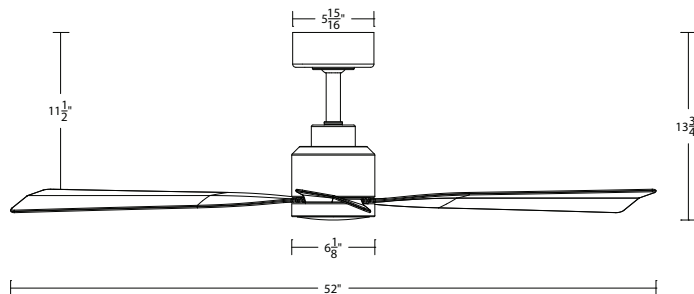

CLEAN

F-003L

52" Ceiling Fan

WAC SMART FANS

PRODUCT DESCRIPTION

A smart fan with minimalist appeal. It perfectly suits a range of design styles without overpowering. Convenient wall and remote control options provide flexibility and ease of use, while a whisper-quiet and energy-efficient DC motor powers the ABS blades.

FEATURES

- 6 fan speeds through both Summer and Winter Modes
- Silent DC motor
- Includes remote control with wall cradle (RC20-WT)
- Wall control for 3, 4-way control sold separately
- Compatible with WAC Smart Fans app

AIRFLOW/ENERGY EFFICIENCY

Weighted-Average Airflow/High CFM:	4039/5924
Energy Use (W):	21/29
Estimated Yearly Energy Cost ($):	6
Efficiency (CFM/W):	188
Max RPM:	160

ORDER NUMBER

Model	Housing	Blade
F-003L	BA <i>Brushed Aluminum</i>	TT <i>Titanium Silver</i>
	MB <i>Matte Black</i>	MB <i>Matte Black</i>
	MW <i>Matte White</i>	MW <i>Matte White</i>
	SB <i>Soft Brass</i>	MW <i>Matte White</i>
	SB <i>Soft Brass</i>	MW <i>Matte White</i>
	SB <i>Soft Brass</i>	MB <i>Matte Black</i>

F-003L-__

Example: F-003L-MW

*This fan comes uni-pack - blade select options are not available

*Range results may vary based on application and surroundings.

The WAC app synchronizes seamlessly with smart home devices you already own

wacighting.com
Phone (800) 526.2588
Fax (800) 526.2585

Headquarters/Eastern Distribution Center
44 Harbor Park Drive
Port Washington, NY 11050

Central Distribution Center
1600 Distribution Ct
Lithia Springs, GA 30122

Western Distribution Center
1750 Archibald Avenue
Ontario, CA 91760

WAC retains the right to modify the design of our products at any time as part of the company's continuous improvement program. JUL 2020

SPECIFICATIONS

Construction:	Aluminum, ABS
Blade:	16° Pitch, 52" sweep
Downrod:	3/4"W X 4.5"H included
Mounting Slope:	Up to 30°
Wire:	80"
Hanging Weight:	11 lbs
Total Power:	42W
Standards:	UL/cUL Wet Location listed, Energy Star Rated, Title 24 JA8-2016, Title 20 Compliant
Motor Type:	120 x 12 sensorless DC motor

WIRELESS PERFORMANCE

Wi-Fi Range:	Up to 150 ft*
Bluetooth Range:	Up to 150 ft*

LUMINAIRE PERFORMANCE

Light Source:	LED
Light Wattage:	13W
Lumens/Delivered Lumens:	1110/750
Dimming:	Integrated
CRI:	90
Color Temperature:	3000K
Rated Life:	50,000 hours