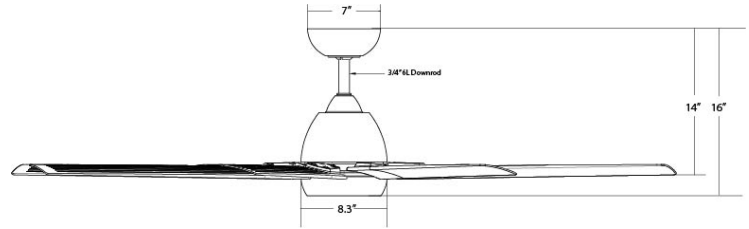

MOCHA XL

F-064 66"

Ceiling Fan

WAC SMART FANS

PRODUCT DESCRIPTION

Mocha XL is an expansion on a timeless model that has something every generation can enjoy. This smart fan's aesthetic stands out with a time honored style and versatility unmatched by its high performance in large spaces. Make it smart by downloading the WAC Smart Fans app for additional functionality.

F-064-__

Example: F-064-MW

*This fan comes uni-pack - blade select options are not available

*Range results may vary based on application and surroundings.

SPECIFICATIONS

Construction:	Aluminum, ABS
Blade:	13° Pitch, 66" sweep
Downrod:	3/4"W X 6"H included
Mounting Slope:	Up to 30°
Wire:	80"
Hanging Weight:	30 lbs
Total Power:	35W
Standards:	UL/cUL Wet Location listed, Title 24 JA8-2016, Title 20 Compliant
Motor Type:	168 x 30 sensorless DC motor