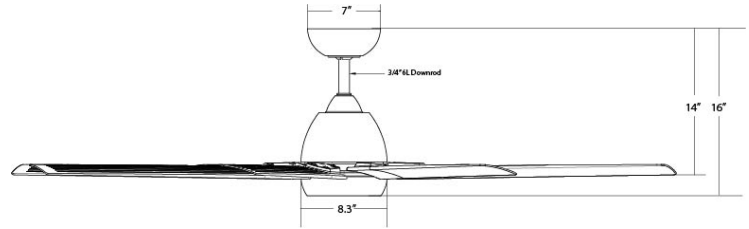

MOCHA XL

F-064 66"

Ceiling Fan

WAC SMART FANS

PRODUCT DESCRIPTION

Mocha XL is an expansion on a timeless model that has something every generation can enjoy. This smart fan's aesthetic stands out with a time honored style and versatility unmatched by its high performance in large spaces. Make it smart by downloading the WAC Smart Fans app for additional functionality.

F-064-__

Example: F-064-MW

***This fan comes uni-pack - blade select options are not available**

***Range results may vary based on application and surroundings.**

SPECIFICATIONS

Construction:	Aluminum, ABS
Blade:	13° Pitch, 66" sweep
Downrod:	3/4"W X 6"H included
Mounting Slope:	Up to 30°
Wire:	80"
Hanging Weight:	30 lbs
Total Power:	35W
Standards:	UL/cUL Wet Location listed, Title 24 JA8-2016, Title 20 Compliant
Motor Type:	168 x 30 sensorless DC motor