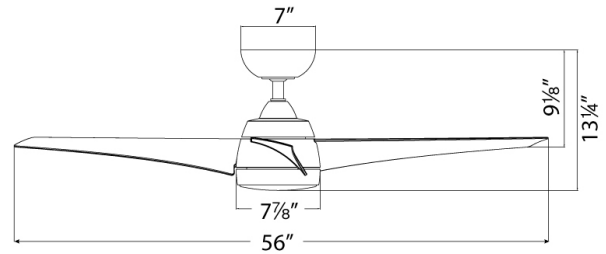

SONOMA

F-070L

56" Ceiling Fan

WAC SMART FANS

PRODUCT DESCRIPTION

A sleek modern design incorporating unpretentious, stylish aesthetic, with a focus on simplicity and minimalism. Blends seamlessly into any interior or exterior setting. Utilizes a powerful 6-speed operation with an integrated LED luminaire for cost-saving efficiency and luminosity.

FEATURES

- 6 fan speeds through both Summer and Winter Modes
- Silent DC motor
- Luminaire cover not included
- Includes remote control with wall cradle (RC20-WT)
- Wall control for 3, 4-way control sold separately
- Compatible with WAC Smart Fans app

AIRFLOW/ENERGY EFFICIENCY

Weighted-Average/High Airflow CFM:	3592/5321
Weighted-Average/High Energy Use (W):	23/39
Estimated Yearly Energy Cost ($):	7
Weighted-Average/High Efficiency (CFM/W):	154/139
Max RPM:	153

ORDER NUMBER

Model	Housing	Blade
F-070L	MB <i>Matte Black</i>	MB <i>Matte Black</i>
	MW <i>Matte White</i>	MW <i>Matte White</i>
	SB <i>Soft Brass</i>	MB <i>Matte Black</i>

F-070L-__

Example: F-070L-MB

*This fan comes uni-pack - blade select options are not available

* Range results may vary based on application and surroundings.

SPECIFICATIONS

Construction:	Aluminum, ABS
Blade:	13° Pitch, 56" sweep
Downrod:	3/4"W X 4.5"H included
Mounting Slope:	Up to 30°
Wire:	80"
Hanging Weight:	17 lbs
Total Power:	59W
Standards:	UL/cUL Wet Location listed, Title 24 JA8-2016, Title 20, Energy Star
Motor Type:	DC 125 x 30

WIRELESS PERFORMANCE

Wi-Fi Range:	Up to 150 ft*
Bluetooth Range:	Up to 150 ft*

LUMINAIRE PERFORMANCE

Light Source:	LED
Light Wattage:	19.5W
Lumens/Delivered:	1600/1153
Dimming:	Integrated
CRI:	90
Color Temperature: Rated	3000K
Life:	50,000 hours

The WAC app synchronizes seamlessly with smart home devices you already own

wacighting.com
Phone (800) 526.2588
Fax (800) 526.2585

Headquarters/Eastern Distribution Center
44 Harbor Park Drive
Port Washington, NY 11050

Central Distribution Center
1600 Distribution Ct
Lithia Springs, GA 30122

Western Distribution Center
1750 Archibald Avenue
Ontario, CA 91760