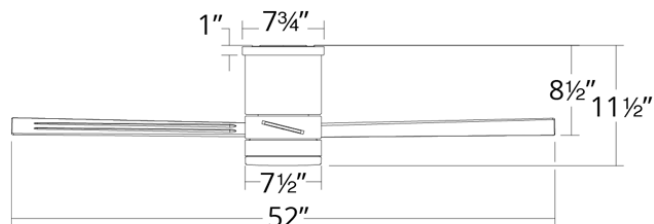

San Francisco Flush

F-082L

52" Flush Mounted Fan

WAC
SMART FANS

PRODUCT DESCRIPTION

A simple and timeless smart fan, San Francisco is perfectly sized for medium-sized kitchens, bedrooms, and its weather-resistant finish make it prime for outdoor use as well.