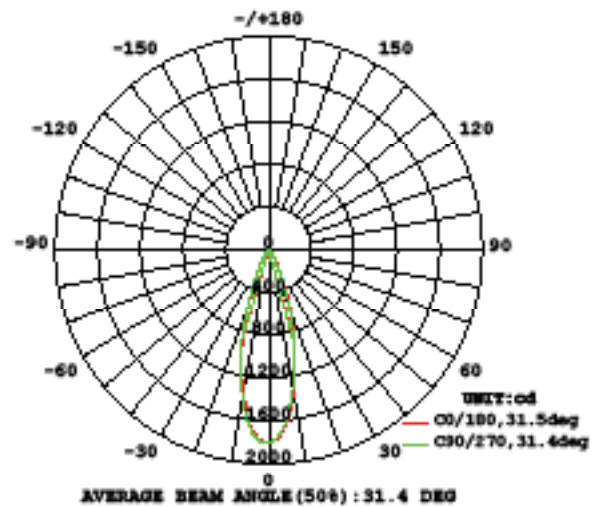

HR-LED418-NIC-RO – Invisible Trim™

Photometrics

WAC LIGHTING

Responsible Lighting®

2700K

3000K

3500K

4500K

WAC Lighting
www.waclighting.com
Phone (800) 526.2588 • Fax (800) 526.2585

Headquarters/Eastern Distribution Center
44 Harbor Park Drive • Port Washington, NY 11050
Phone (516) 515.5000 • Fax (516) 515.5050

Western Distribution Center
1750 Archibald Avenue • Ontario, CA 91760
Phone (800) 526.2588 • Fax (800) 526.2585