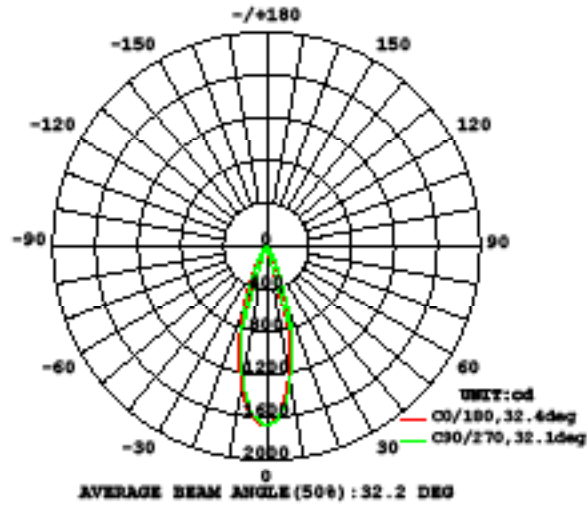

HR-LED418-RIC-RO – Invisible Trim™

Photometrics

WAC LIGHTING

Responsible Lighting®

2700K