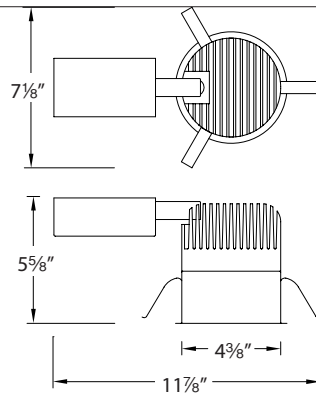

HR-LED418-R-RO – Invisible Trim™

4" LEDme® – Non-IC, Remodel Housing

WAC LIGHTING

Responsible Lighting®

Fixture Type:

Catalog Number:

Project: _____

Location: _____

PRODUCT DESCRIPTION

4 inch LEDme® Invisible Trim™ Non-IC remodel housing, includes six 3W LED's. Includes spackle ring to permit a stable finished installation with a drywall ceiling. For use with LEDme® 4 inch round Invisible Trims™.

FEATURES

- Cutout: 4 3/8"
- Trims recess into housings flush to the ceiling
- 100,000 hour rated life
- Accommodates ceiling thickness up to 1"
- UL and CUL Listed
- 5 year WAC Lighting product warranty

FIXTURE PERFORMANCE

Model #	Color Temp	Watt	Lumens	Efficacy	CRI
HR-LED418-R-RO-27	2700K	16W	846	56.4 Lm/W	85
HR-LED418-R-RO-30	3000K	16W	846	56.4 Lm/W	85
HR-LED418-R-RO-35	3500K	16W	901	60.1 Lm/W	80
HR-LED418-R-RO-40	4000K	16W	1135	67.1 Lm/W	75

ORDER NUMBER

Model #	Color Temp
HR-LED418-R-RO	27 2700K
	30 3000K
	35 3500K
	40 4000K

REPLACEMENT MODULES

Model #	Color Temp
RM6X3-27-DL	2700K
RM6X3-30-DL	3000K
RM6X3-35-DL	3500K
RM6X3-40-DL	4000K

HR-LED418-R-RO –

Example: HR-LED418-R-ROC

COMPATIBLE TRIMS

Model #	Description	Finish – (where there is a slash (/) the letters correspond as: interior finish/interior finish)
HR-LED411TL	Round, Open Reflector Downlight	Black/Brushed Nickel (BK/BN), Black/White (BK/WT), White/White (WT/WT)
HR-LED421TL	Round, Step Baffle Downlight	Black/Brushed Nickel (BK/BN), Black/White (BK/WT), White/White (WT/WT)

Example: HR-LED411TL-BK/BN

See individual trim spec sheets for complete information.

WAC Lighting

www.waclighting.com

Phone (800) 526.2588 • Fax (800) 526.2585

Headquarters/Eastern Distribution Center

44 Harbor Park Drive • Port Washington, NY 11050

Phone (516) 515.5000 • Fax (516) 515.5050

Western Distribution Center

1750 Archibald Avenue • Ontario, CA 91760

Phone (800) 526.2588 • Fax (800) 526.2585