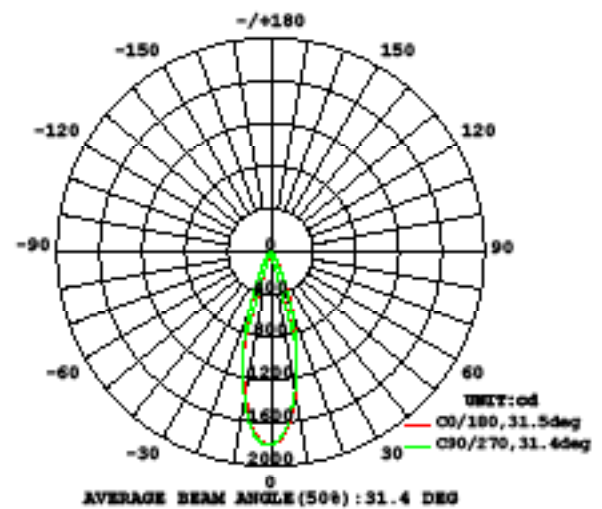

HR-LED418-RIC-RO – Invisible Trim™

Photometrics

WAC LIGHTING

Responsible Lighting®

2700K

3000K

3500K

4500K

WAC Lighting
www.waclighting.com
Phone (800) 526.2588 • Fax (800) 526.2585

Headquarters/Eastern Distribution Center
44 Harbor Park Drive • Port Washington, NY 11050
Phone (516) 515.5000 • Fax (516) 515.5050

Western Distribution Center
1750 Archibald Avenue • Ontario, CA 91760
Phone (800) 526.2588 • Fax (800) 526.2585