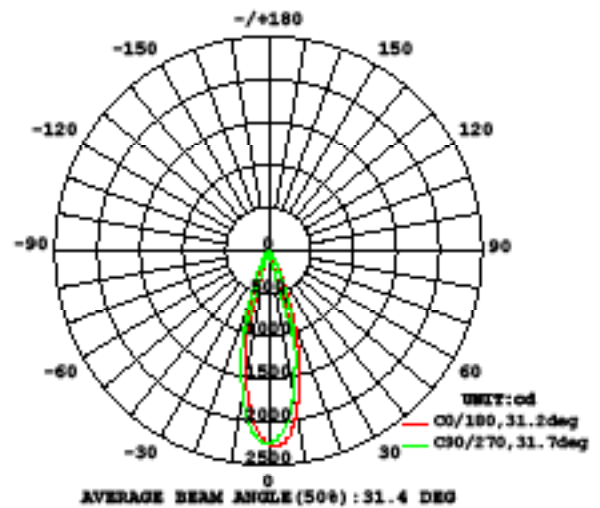

HR-LED418-RIC-RO – Invisible Trim™

Photometrics

WAC LIGHTING

Responsible Lighting®

2700K

3000K

3500K

4500K

WAC Lighting
www.waclighting.com
Phone (800) 526.2588 • Fax (800) 526.2585

Headquarters/Eastern Distribution Center
44 Harbor Park Drive • Port Washington, NY 11050
Phone (516) 515.5000 • Fax (516) 515.5050

Western Distribution Center
1750 Archibald Avenue • Ontario, CA 91760
Phone (800) 526.2588 • Fax (800) 526.2585