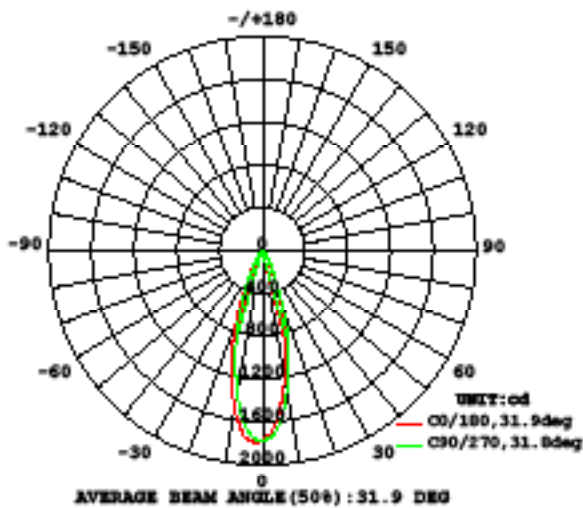

HR-LED418-RIC-RO – Invisible Trim™

Photometrics

WAC LIGHTING

Responsible Lighting®

2700K

3000K

3500K

4500K

WAC Lighting
www.waclighting.com
Phone (800) 526.2588 • Fax (800) 526.2585

Headquarters/Eastern Distribution Center
44 Harbor Park Drive • Port Washington, NY 11050
Phone (516) 515.5000 • Fax (516) 515.5050

Western Distribution Center
1750 Archibald Avenue • Ontario, CA 91760
Phone (800) 526.2588 • Fax (800) 526.2585