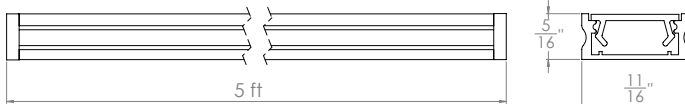

- Mounting:** Can be mounted on ceiling or wall in all orientations
- Finish:** Aluminum
- Operating Temp:** -4°F to 104°F (-20°C to 40°C)
- Standards:** UL & cUL

ACCESSORIES

Adjustable Mounting Clips

LED-T-CL2-PT
Aluminum