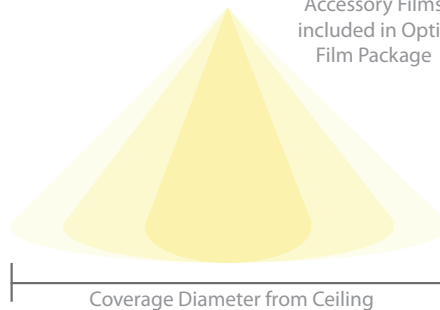

OCULARC 2" MULTIPLE SPOTS

1 LIGHT BEVEL - MT-21DT, MT-21DL

Housings (Order Trim Separately)	Model	Power	Beam	Color Temp	CRI
	MT-2109 New construction IC Rated, Airtight	8.5W	S 16° N 30° F 50°	927 2700K 930 3000K 935 3500K 940 4000K	90 90 90 90
	MT-2115 New construction Non-IC, Airtight	15W			

MT-21 - _____
Example: **MT-2115-S935**

ACCESSORIES Each light engine accommodates accessory optical film and one lens or honeycomb louver

ACCESSORY HOLDER sold separately

LENS-11-HLD	Required for use with any lens or accessory

GLARE CONTROL ACCESSORIES sold separately

LENS-11-HCL	Honeycomb Louver

LENS ACCESSORIES sold separately

LENS-11	AMB	Amber
	RED	Red
	FR	Frosted
	SPR	Spread
	BEL	Beam Elongating

ACCESSORY OPTIC FILMS sold separately

MT-2-FILM		
Optic Film Package: includes 3 films (A, B, C)		
LENS-11-HLD Required (sold separately)		

Primary Optic	Accessory Film	Resulting Beam
S (16°)	A	25°
S (16°)	B	45°
S (16°)	C	55°
N (30°)	A	35°
N (30°)	B	55°
N (30°)	C	65°
F (50°)	A	52°
F (50°)	B	70°
F (50°)	C	80°

Accessory Films included in Optic Film Package

COVERAGE DIAMETER FROM 8' CEILING IN FEET

Primary Optic	No Film	+ Film A	+ Film B	+ Film C
Spot	2'	3.5'	6.5'	8.5'
Narrow	4.5'	5'	8.5'	10'
Flood	7.5'	8'	11'	13.5'

COVERAGE DIAMETER FROM 10' CEILING IN FEET

Primary Optic	No Film	+ Film A	+ Film B	+ Film C
Spot	3'	4.5'	8.5'	10.5'
Narrow	5.5'	6.5'	10.5'	12.5'
Flood	9.5'	10'	14'	17'

Above charts represent beam distribution only. Footcandle values should be considered in addition to meet project requirements.

wacighting.com
Phone (800) 526.2588
Fax (800) 526.2585

Headquarters/Eastern Distribution Center
44 Harbor Park Drive
Port Washington, NY 11050

Central Distribution Center
1600 Distribution Ct
Lithia Springs, GA 30122

Western Distribution Center
1750 Archibald Avenue
Ontario, CA 91760