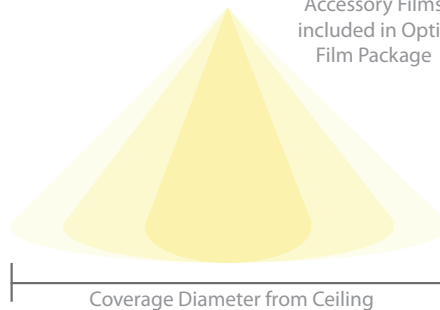

OCULARC 2" MULTIPLE SPOTS

1 LIGHT PINHOLE - MT-21PT, MT-21PL

Housings (Order Trim Separately)	Model	Power	Beam	Color Temp	CRI
	MT-2109 New construction IC Rated, Airtight	8.5W	S 16° N 30° F 50°	927 2700K 930 3000K 935 3500K 940 4000K	90 90 90 90
	MT-2115 New construction Non-IC, Airtight	15W			

MT-21 - _____
Example: **MT-2115-S935**

ACCESSORIES Each light engine accommodates accessory optical film and one lens or honeycomb louver

ACCESSORY HOLDER sold separately

LENS-11-HLD	Required for use with any lens or accessory

GLARE CONTROL ACCESSORIES sold separately

LENS-11-HCL	Honeycomb Louver

LENS ACCESSORIES sold separately

LENS-11	AMB	Amber
	RED	Red
	FR	Frosted
	SPR	Spread Beam
	BEL	Beam Elongating

ACCESSORY OPTIC FILMS sold separately

MT-2-FILM		
Optic Film Package: includes 3 films (A, B, C)		
LENS-11-HLD Required (sold separately)		

Primary Optic	Accessory Film	Resulting Beam
S (16°)	A	25°
S (16°)	B	45°
S (16°)	C	55°
N (30°)	A	35°
N (30°)	B	55°
N (30°)	C	65°
F (50°)	A	52°
F (50°)	B	70°
F (50°)	C	80°

Accessory Films included in Optic Film Package

COVERAGE DIAMETER FROM 8' CEILING IN FEET

Primary Optic	No Film	+ Film A	+ Film B	+ Film C
Spot	2'	3.5'	6.5'	8.5'
Narrow	4.5'	5'	8.5'	10'
Flood	7.5'	8'	11'	13.5'

COVERAGE DIAMETER FROM 10' CEILING IN FEET

Primary Optic	No Film	+ Film A	+ Film B	+ Film C
Spot	3'	4.5'	8.5'	10.5'
Narrow	5.5'	6.5'	10.5'	12.5'
Flood	9.5'	10'	14'	17'

Above charts represent beam distribution only. Footcandle values should be considered in addition to meet project requirements.

waclighting.com
Phone (800) 526.2588
Fax (800) 526.2585

Headquarters/Eastern Distribution Center
44 Harbor Park Drive
Port Washington, NY 11050

Central Distribution Center
1600 Distribution Ct
Lithia Springs, GA 30122

Western Distribution Center
1750 Archibald Avenue
Ontario, CA 91760