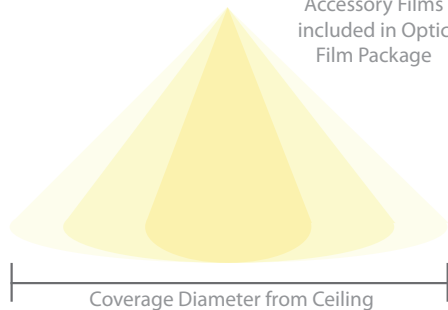

OCULARC 2" MULTIPLE SPOTS

2 LIGHT PINHOLE - MT-22PT, MT-22PL

Housings (Order Trim Separately)	Model	Power	Beam	Color Temp	CRI
	MT-2209 New construction IC Rated, Airtight	17W	S 16° N 30° F 50°	927 2700K 930 3000K 935 3500K 940 4000K	90
	MT-2215 New construction Non-IC, Airtight	30W		90	

MT-22 - _____
Example: **MT-2215-S935**

ACCESSORIES Each light engine accommodates accessory optical film and one lens or honeycomb louver

ACCESSORY HOLDER sold separately

LENS-11-HLD	Required for use with any lens or accessory

GLARE CONTROL ACCESSORIES sold separately

LENS-11-HCL	Honeycomb Louver

LENS ACCESSORIES sold separately

LENS-11	AMB	Amber
	RED	Red
	FR	Frosted
	SPR	Spread Beam
	BEL	Beam Elongating

ACCESSORY OPTIC FILMS sold separately

MT-2-FILM		
Optic Film Package: includes 3 films (A, B, C)		
LENS-11-HLD Required (sold separately)		

Primary Optic	Accessory Film	Resulting Beam
S (16°)	A	25°
S (16°)	B	45°
S (16°)	C	55°
N (30°)	A	35°
N (30°)	B	55°
N (30°)	C	65°
F (50°)	A	52°
F (50°)	B	70°
F (50°)	C	80°

COVERAGE DIAMETER FROM 8' CEILING IN FEET

Primary Optic	No Film	+ Film A	+ Film B	+ Film C
Spot	2'	3.5'	6.5'	8.5'
Narrow	4.5'	5'	8.5'	10'
Flood	7.5'	8'	11'	13.5'

COVERAGE DIAMETER FROM 10' CEILING IN FEET

Primary Optic	No Film	+ Film A	+ Film B	+ Film C
Spot	3'	4.5'	8.5'	10.5'
Narrow	5.5'	6.5'	10.5'	12.5'
Flood	9.5'	10'	14'	17'

Above charts represent beam distribution only. Footcandle values should be considered in addition to meet project requirements.

waclighting.com
Phone (800) 526.2588
Fax (800) 526.2585

Headquarters/Eastern Distribution Center
44 Harbor Park Drive
Port Washington, NY 11050

Central Distribution Center
1600 Distribution Ct
Lithia Springs, GA 30122

Western Distribution Center
1750 Archibald Avenue
Ontario, CA 91760