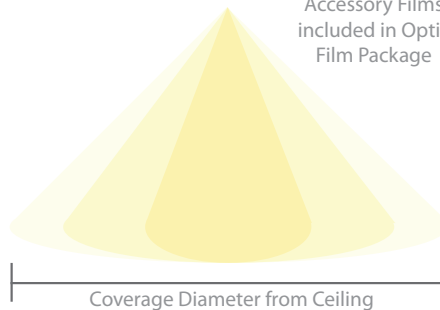

OCULARC 2" MULTIPLE SPOTS

3 LIGHT PINHOLE - MT-23PT, MT-23PL

Housings (Order Trim Separately)	Model	Power	Beam	Color Temp	CRI
	MT-2309 New construction IC Rated, Airtight	25.5W	S 16° N 30° F 50°	927 2700K 930 3000K 935 3500K 940 4000K	90
	MT-2315 New construction Non-IC, Airtight	45W		90	

MT-23 - _____
Example: **MT-2315-S935**

ACCESSORIES Each light engine accommodates accessory optical film and one lens or honeycomb louver

ACCESSORY HOLDER sold separately

LENS-11-HLD	Required for use with any lens or accessory

GLARE CONTROL ACCESSORIES sold separately

LENS-11-HCL	Honeycomb Louver

LENS ACCESSORIES sold separately

LENS-11	AMB	Amber
	RED	Red
	FR	Frosted
	SPR	Spread Beam
	BEL	Beam Elongating

ACCESSORY OPTIC FILMS sold separately

MT-2-FILM		
Optic Film Package: includes 3 films (A, B, C)		
LENS-11-HLD Required (sold separately)		

Primary Optic	Accessory Film	Resulting Beam
S (16°)	A	25°
S (16°)	B	45°
S (16°)	C	55°
N (30°)	A	35°
N (30°)	B	55°
N (30°)	C	65°
F (50°)	A	52°
F (50°)	B	70°
F (50°)	C	80°

Accessory Films included in Optic Film Package

COVERAGE DIAMETER FROM 8' CEILING IN FEET

Primary Optic	No Film	+ Film A	+ Film B	+ Film C
Spot	2'	3.5'	6.5'	8.5'
Narrow	4.5'	5'	8.5'	10'
Flood	7.5'	8'	11'	13.5'

COVERAGE DIAMETER FROM 10' CEILING IN FEET

Primary Optic	No Film	+ Film A	+ Film B	+ Film C
Spot	3'	4.5'	8.5'	10.5'
Narrow	5.5'	6.5'	10.5'	12.5'
Flood	9.5'	10'	14'	17'

Above charts represent beam distribution only. Footcandle values should be considered in addition to meet project requirements.

wacighting.com
Phone (800) 526.2588
Fax (800) 526.2585

Headquarters/Eastern Distribution Center
44 Harbor Park Drive
Port Washington, NY 11050

Central Distribution Center
1600 Distribution Ct
Lithia Springs, GA 30122

Western Distribution Center
1750 Archibald Avenue
Ontario, CA 91760