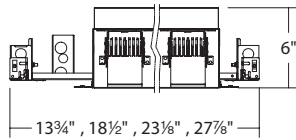

MT-4 - 1 Light, 2 Light, 3 Light, 4 Light Silo Multiples - Trimless

Adjustable between 15° - 45°

Fixture Type:

Catalog Number:

Project: _____

Location: _____

PRODUCT DESCRIPTION

Retractable, adjustable spot lights

SPECIFICATIONS

Construction: Die-cast aluminum head with rotatable front face. Steel housing and trim.

Light Source: High output LED. Rated life of 50,000 hours

Input: Universal 120V - 277V AC 50/60 Hz.

Dimming: Electronic low voltage (ELV), TRIAC, 0-10V