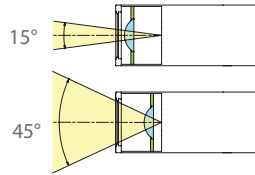

MT-4 - 1 Light, 2 Light, 3 Light, 4 Light Silo Multiples - Trimless

Adjustable between 15° - 45°

Fixture Type:

Catalog Number:

Project: _____

Location: _____

PRODUCT DESCRIPTION

Retractable, adjustable spot lights