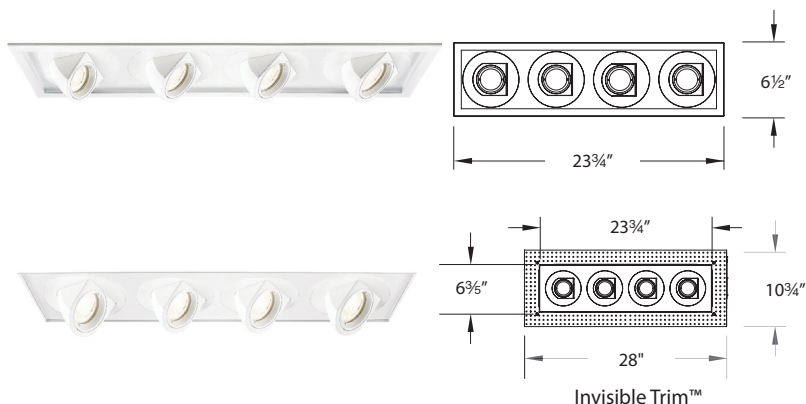

MT-5LD425 - 4 Lights

Tesla LED Multiple Spots Energy Star®

WAC LIGHTING

Responsible Lighting®

Fixture Type:

Catalog Number:

Project:

Location:

SPECIFICATIONS

Construction: Die-cast aluminum heat sink painted white. Trim, housing and junction box are 20 gauge steel. Frame and hanger bars are heavy gauge galvanized steel.

J-Box: Seven knockouts and four Romex® style wiring connectors provided for ease of installation. Rated for branch wiring.

Driver: Universal Input (120V - 277V)

Light Source: High output LED

Dimming: Dim to 10% with electronic low voltage (ELV) dimmer (120V only). 0-10V dimming for 120V and 277V.

Mounting: Supplied with hanger bars, adjustable from 14 1/2"-25" to accommodate various joist construction and grid sizes. Includes butterfly brackets which mount to 1/2" emt or channel and are vertically adjustable. 23 5/8" x 6 1/8" cutout with trim, 25" x 7 3/4" cutout for Invisible Trim™. See instruction sheet for details on installation using spackle ring. Accommodates surfaces from 1/2" to 1" thick.

Finish: Abrasion resistant powder coat paint in White (WT).

Standards: ETL & cETL Damp Location listed.

PRODUCT DESCRIPTION

High brightness, individually retractable & adjustable spot lights.

FEATURES

- Non-IC rated, airtight housings
- Invisible Trim™ is designed to sit flush with the ceiling for a clean, architectural look
- Spot and Flood beam spreads
- 45° vertical adjustment and 365° horizontal rotation
- Accepts one replacement lens
- 50,000 hour rated life
- 5 year WAC Lighting product warranty