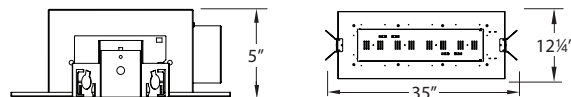

HOUSING ORDER NUMBER

Non-IC Rated, Airtight New Construction

MT-5LD425H-NA

WAC Lighting

www.waclighting.com

Phone (800) 526.2588 • Fax (800) 526.2585

Headquarters/Eastern Distribution Center

44 Harbor Park Drive • Port Washington, NY 11050

Phone (516) 515.5000 • Fax (516) 515.5050

Western Distribution Center

1750 Archibald Avenue • Ontario, CA 91760

Phone (800) 526.2588 • Fax (800) 526.2585