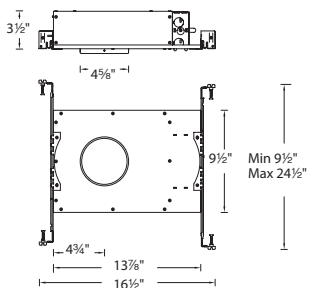

R3A_AT- -

Example: R3ARAT-NCC24-HZWT

Housing (Sold as complete unit) New Construction, IC Rated, Airtight Housing