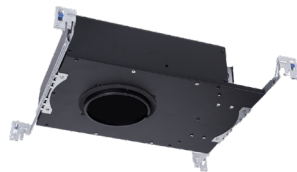

R3A_AT- -

Example: R3ARAT-NCC24-HZWT

Housing (Sold as complete unit) New Construction, IC Rated, Airtight Housing