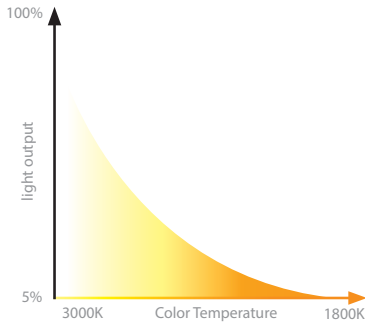

PRODUCT DESCRIPTION

The brilliant LED recessed downlight that gradually changes to a warmer color temperature as you dim. Great for new construction projects or remodels.

FEATURES

- 2 beam angle options included:
  Narrow flood beam pre-installed, interchangeable flood beam film supplied
- Non IC and IC-Rated, Airtight, New Construction, Remodel
- Adjustable LED light engine included with housing:
  Vertical Adjustment 0-30°, Horizontal Adjustment 365°
- Shallow housing under 4" depth
- 5 year warranty

SPECIFICATIONS

- **Construction:** Die-cast aluminum trim and heat sink
- **Input Power:** 13W/16W, 120V-277V 50/60Hz
- **Dimming:** 100% - 1% TRIAC, ELV
  100% - 5%, 0-10V
- **Light Source:** CRI 95 high output COB LED rated life of 50,000 hours
- **Mounting:** Retention clips firmly hold trim to housing. Cutout 4 1/4" x 4 1/4"
- **Finish:** Powder coated white, haze.
- **Ceiling thickness:** 1/2" - 1"
- **Operating Temp:** -4°F to 104°F (-20°C to 40°C)
- **Standards:** UL & cUL, Wet Location listed, Title 24 JA8-2019 Compliant

Trims (Order Housing Separately)	Model	Power	Beam	Color Temp	Max Lumens	Max CBCP	Finish
R3CSDT Square Trim Adjustable Downlight	R3CSDT	13W	Narrow Flood 34° Flood 60°	3000K - 1800K	865	2165	WT White
		16W	Narrow Flood 34° Flood 60°		790	665	HZWT Haze/White
	R3CSDL	13W	Narrow Flood 34° Flood 60°		865	2165	WT White
		16W	Narrow Flood 34° Flood 60°		790	665	HZ Haze
R3CSDL Square Trimless Adjustable Downlight	R3CSDL	13W	Narrow Flood 34° Flood 60°		865	2165	WT White
		16W	Narrow Flood 34° Flood 60°		790	665	HZ Haze
	R3CSDL	13W	Narrow Flood 34° Flood 60°		1025	2565	BK Black
		16W	Narrow Flood 34° Flood 60°		930	790	BK Black

Example: **R3CSDL-HZ**

waclighting.com

Phone (800) 526.2588
Fax (800) 526.2585

Headquarters/Eastern Distribution Center

44 Harbor Park Drive
Port Washington, NY 11050

Central Distribution Center

1600 Distribution Ct
Lithia Springs, GA 30122

Western Distribution Center

1750 Archibald Avenue
Ontario, CA 91760