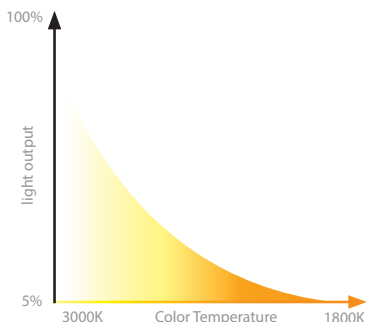

PRODUCT DESCRIPTION

The brilliant LED recessed downlight that gradually changes to a warmer color temperature as you dim. Great for new construction projects or remodels.

FEATURES

- 2 beam angle options included:
  Narrow flood beam pre-installed, interchangeable flood beam film supplied
- Non IC and IC-Rated, Airtight, New Construction, Remodel
- Adjustable LED light engine included with housing:
  Vertical Adjustment 0-30°, Horizontal Adjustment 365°
- Shallow housing under 4" depth
- 5 year warranty

SPECIFICATIONS

- **Construction:** Die-cast aluminum trim and heat sink
- **Input Power:** 13W/16W, 120V-277V 50/60Hz
- **Dimming:** 100% - 1% TRIAC, ELV
  100% - 5%, 0-10V
- **Light Source:** CRI 95 high output COB LED rated life of 50,000 hours
- **Mounting:** Retention clips firmly hold trim to housing. Cutout 4 1/4" x 4 1/4"
- **Finish:** Powder coated white.
- **Ceiling thickness:** 1/2" - 1"
- **Operating Temp:** -4°F to 104°F (-20°C to 40°C)
- **Standards:** UL & cUL, Wet Location listed, Title 24 JA8-2019 Compliant

Trims (Order Housing Separately)	Model	Power	Beam	Color Temp	Max Lumens	Max CBCP	Finish
	R3CSPT Square Trim Adjustable Pinhole	13W	Narrow Flood 32° Flood 54°	3000K - 1800K	795	2165	WT White BK Black
		16W	Narrow Flood 32° Flood 54°		600	625	
	R3CSPL Square Trimless Adjustable Pinhole	13W	Narrow Flood 32° Flood 54°		795	2165	
		16W	Narrow Flood 32° Flood 54°		600	625	
		13W	Narrow Flood 32° Flood 54°	940	2530		
		16W	Narrow Flood 32° Flood 54°	710	740		

Example: **R3CSPL-WT**

wacighting.com

Phone (800) 526.2588
Fax (800) 526.2585

Headquarters/Eastern Distribution Center

44 Harbor Park Drive
Port Washington, NY 11050

Central Distribution Center

1600 Distribution Ct
Lithia Springs, GA 30122

Western Distribution Center

1750 Archibald Avenue
Ontario, CA 91760