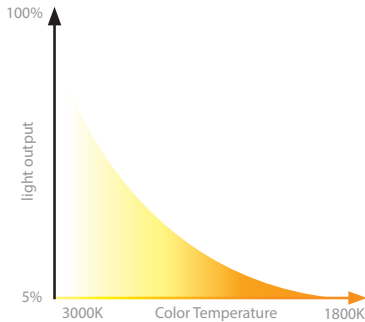

PRODUCT DESCRIPTION

The brilliant LED recessed downlight that gradually changes to a warmer color temperature as you dim. Great for new construction projects or remodels.

FEATURES

- 2 beam angle options included:
  Narrow flood beam pre-installed is optimal optic for wall wash trims
- Non IC and IC-Rated, Airtight, New Construction, Remodel
- Adjustable LED light engine included with housing: Wall Wash Vertical Adjustment to 15°
- Shallow housing under 4" depth
- 5 year warranty

SPECIFICATIONS

- **Construction:** Die-cast aluminum trim and heat sink
- **Input Power:** 13W/16W, 120V-277V 50/60Hz
- **Dimming:** 100% - 1% TRIAC, ELV
  100% - 5%, 0-10V
- **Light Source:** CRI 95 high output COB LED rated life of 50,000 hours
- **Mounting:** Retention clips firmly hold trim to housing. Cutout 4 1/4"x4 1/4"
- **Finish:** Powder coated white, haze.
- **Ceiling thickness:** 1/2" - 1"
- **Operating Temp:** -4°F to 104°F (-20°C to 40°C)
- **Standards:** UL & cUL, Wet Location listed, Title 24 JA8-2019 Compliant

Trims (Order Housing Separately)	Model	Power	Beam	Color Temp	Max Lumens	Max CBCP	Finish	
R3CSWT Square Trim Wall Wash Downlight		13W	Asym	3000K - 1800K	610	N/A	WT White	
		16W	Asym		HZWT Haze/White			
R3CSWL Square Trimless Wall Wash Downlight		13W	Asym		610	N/A	WT White	
		16W	Asym		HZ Haze			
						720	N/A	BK Black
						720	N/A	BK Black

Example: **R3CSWL-HZ**

waclighting.com
Phone (800) 526.2588
Fax (800) 526.2585

Headquarters/Eastern Distribution Center
44 Harbor Park Drive
Port Washington, NY 11050

Central Distribution Center
1600 Distribution Ct
Lithia Springs, GA 30122

Western Distribution Center
1750 Archibald Avenue
Ontario, CA 91760