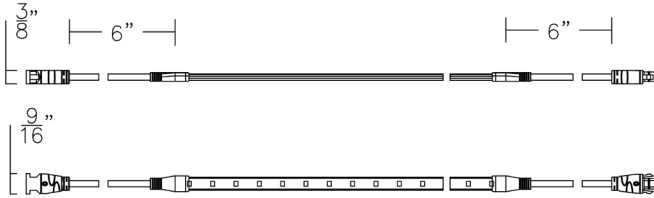

InvisiLED® OUTDOOR

Wet Rated LED Tape

WAC

Fixture Type:

Catalog Number:

Project:

Location:

PRODUCT DESCRIPTION

Designed for the outdoors, this durable and professional grade white tape light delivers superior color consistency and brightness throughout the strip. An IP65 Outdoor Wet Location rating and unique silicon tube protection guards against the elements while offering 3 CCT choices to illuminate hardscaping, landscaping and architectural features.

FEATURES

- May be cut every 4 inches
- Beam Spread: 115°
- Multiple roll lengths offered
- Equal brightness from end to end
- Protection against water spray, dust with silicone jacket (IP65)
- 100 ft max distance between the power supply and beginning of InvisiLED®

SPECIFICATIONS

- **Construction:** Flexible light strip in a silicone tube
- **Cutting Interval:** 4"
- **Input:** 24VDC
- **Lumens:** Up to 200 lm/ft
- **Max Run:** Refer to ordering table
- **Dimming:** ELV, TRIAC
- **CRI:** 90
- **McAdams Steps:** 3
- **Color Temp:** 2700K / 3000K/ 4000K
- **Rated Life:** 50,000 hours
- **Operating Temp:** -4°F to 104°F (-20°C to 40°C)
- **Standards:** UL & cUL listed, Wet Location listed, Title 24 Compliant

TAPE SELECTIONS

System	Max Run	Power	Length (in feet)							Color Temp		Finish		
			01	05	10	20	40	80	N/A	27	30	40	BK	Black
T24-OD1 100+lm/ft	80ft	1.2W/ft	01	05	10	20	40	80	27	30	40	BK	Black	
T24-OD2 200+lm/ft	40ft	2.4W/ft	01	05	10	20	40	N/A	27	30	40	BK	Black	

Example: **T24-OD1-20-27**

waclighting.com

Phone (800) 526.2588

Fax (800) 526.2585

Headquarters/Eastern Distribution Center

44 Harbor Park Drive

Port Washington, NY 11050

Central Distribution Center

1600 Distribution Ct

Lithia Springs, GA 30122

Western Distribution Center

1750 Archibald Avenue

Ontario, CA 91761